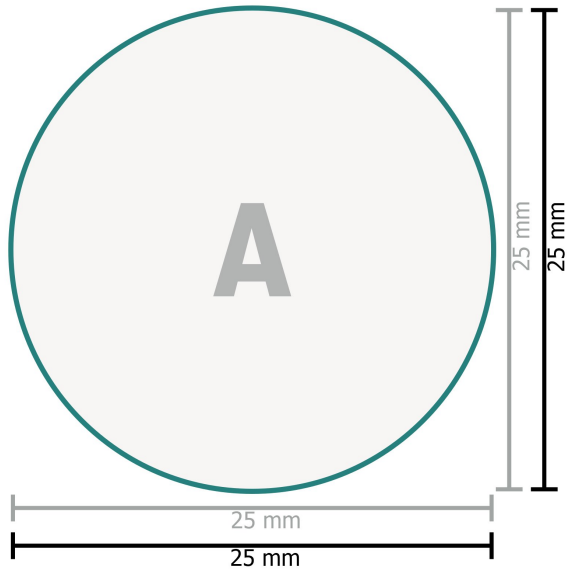

Stamp Plate, for Trodat Printy 46025

Texts, objects and graphs must be created in 100 % black, no grey scales

Data format:

2,5 x 2,5 cm

Safety margin:

1 mm

Maintaining space between the text/information and the edge of the trimmed format prevents undesirable cuts.

Explanation of symbols

A Reading direction

— Trimmed size

— Data format

Please note:

Allow for trim allowance and safety margin according to instructions.

Arrange background graphics, images or graphics up to the edge of the data format.