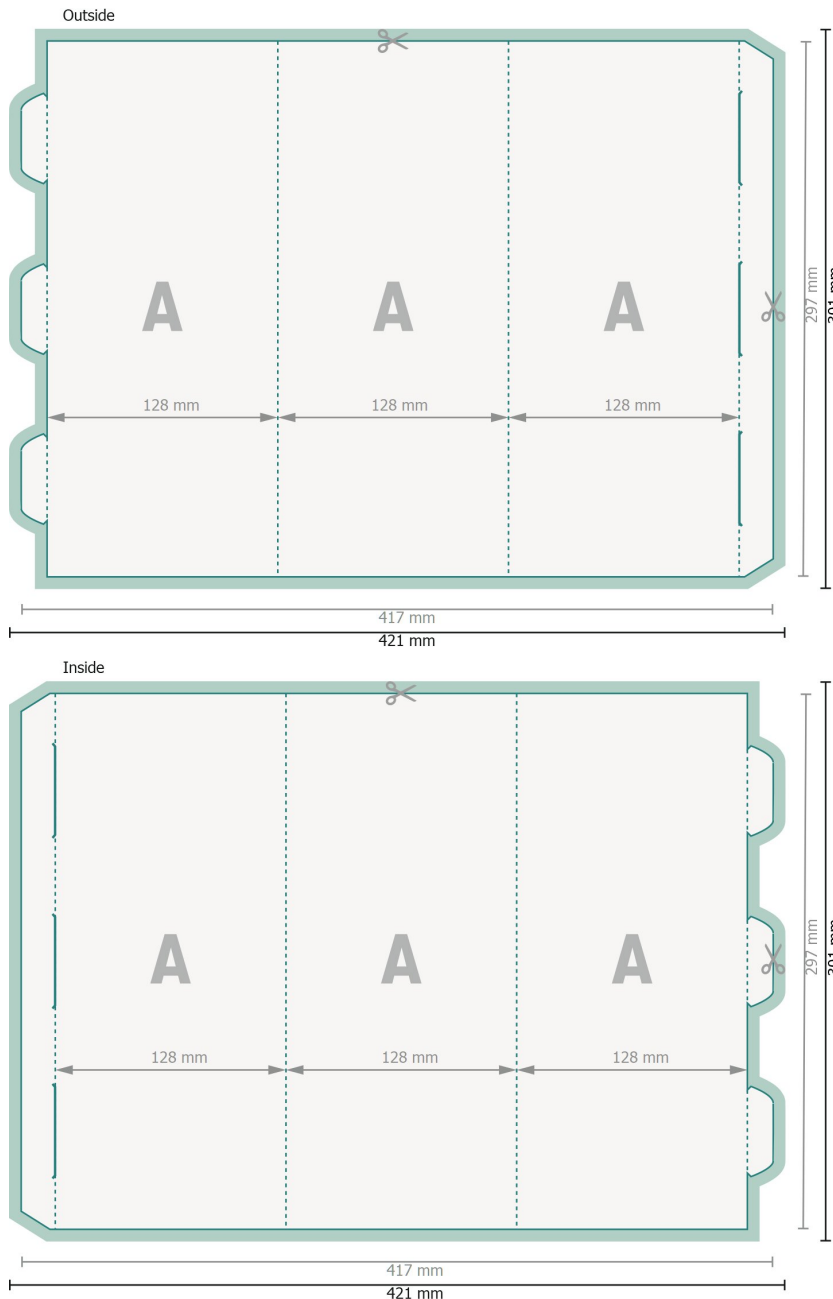

Displays, Prism large

Dataformat (incl. 2 mm bleed):
42,1 x 30,1 cm

bleed:
2 mm

Trimmed size:
41,7 x 29,7 cm

Trimmed size (closed):
12,8 x 29,7 cm

Safety margin:
4 mm

Maintaining space between the text/information and the edge of the trimmed format prevents undesirable cuts.

Explanation of symbols

- Bleed
- Trimmed size
- Data format
- We will cut/perforate your product here
- Creasing/Folding

Please remove the die line from the download template before generating your printfiles.
Please provide a second file (view file) to specify the position of the die line.

Please note:

Allow for trim allowance and safety margin according to instructions.

Arrange background graphics, images or graphics up to the edge of the data format.

Tolerances may occur during production due to cutting, punching and folding processes.