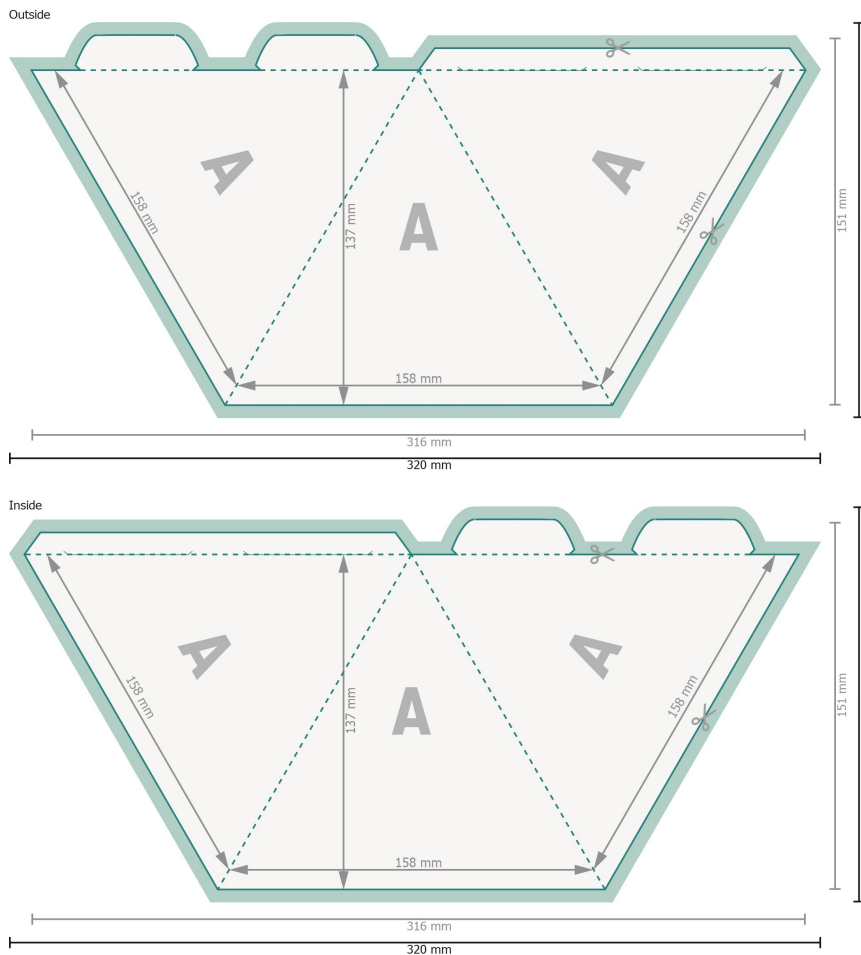

Pyramid 3-sided

Dataformat (incl. 2 mm bleed):
32 x 15,5 cm

bleed:
2 mm

Trimmed size:
31,6 x 15,1 cm

Trimmed size (closed):
15,8 x 13,7 cm

Safety margin:
4 mm

Maintaining space between the text/information and the edge of the trimmed format prevents undesirable cuts.

Explanation of symbols

- Bleed
- Trimmed size
- Data format
- We will cut/perforate your product here
- Creasing/Folding

Please note:

Allow for trim allowance and safety margin according to instructions.

Arrange background graphics, images or graphics up to the edge of the data format.

Tolerances may occur during production due to cutting, punching and folding processes.

Printing data: Instructions and templates can be found under the menu item *Printing data* at www.onlineprinters.ie