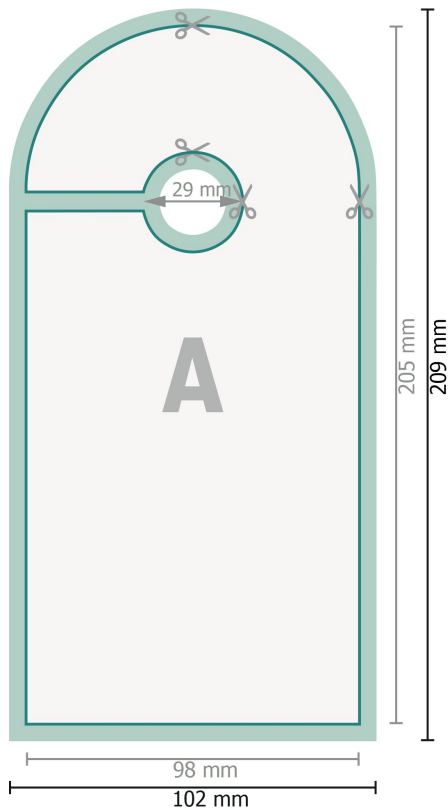

## Door Hangers, 4/0

#60

Please remove the die line from the download template before generating your printfiles. Please provide a second file (view file) to specify the position of the die line.

**Dataformat (incl. 2 mm bleed):**

10,2 x 20,9 cm

**Trimmed size (closed):**

9,8 x 20,5 cm

**Safety margin:**

4 mm

Maintaining space between the text/information and the edge of the trimmed format prevents undesirable cuts.

**bleed:**

2 mm

**Explanation of symbols**

 Bleed

 Reading direction

 Trimmed size

 Data format

 We will cut/perforate your product here

---

**Please note:**

Allow for trim allowance and safety margin according to instructions.

Arrange background graphics, images or graphics up to the edge of the data format.

Tolerances may occur during production due to cutting, punching and folding processes.