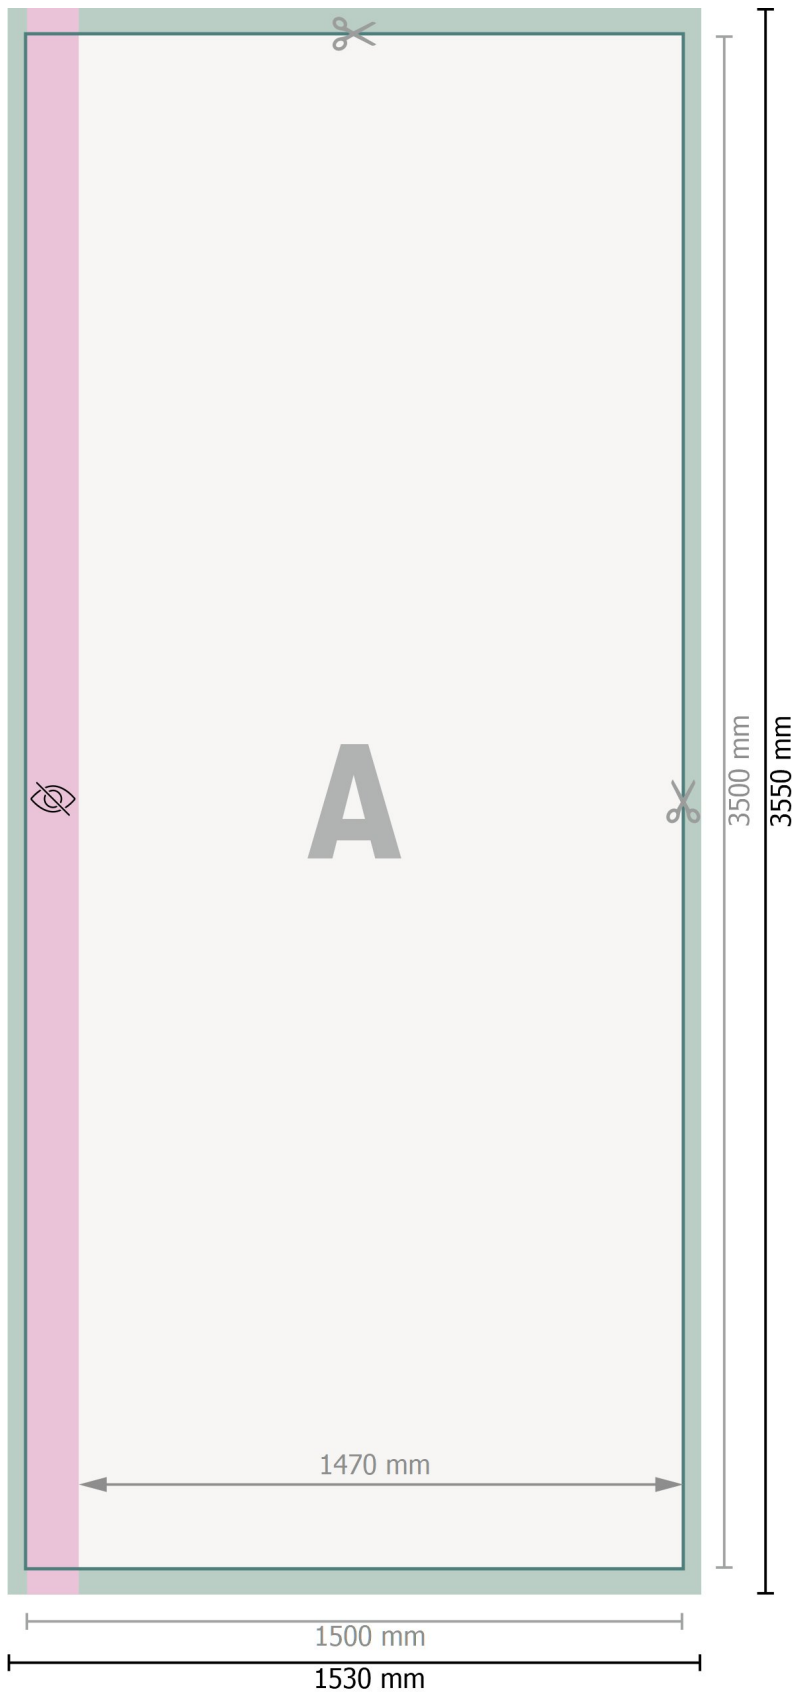

Flag without cantilever, 150 x 350 cm

Data format:
153 x 355 cm

Trimmed size:
150 x 350 cm

Visible area:
147 x 350 cm

Safety margin:
40 mm

Maintaining space between the text/information and the edge of the trimmed format prevents undesirable cuts.

Explanation of symbols

-  Bleed
-  Reading direction
-  Trimmed size
-  Data format
-  invisible

Please note:

Allow for trim allowance and safety margin according to instructions.

Arrange background graphics, images or graphics up to the edge of the data format.

Tolerances may occur during production due to cutting, punching and folding processes.

Printing data: Instructions and templates can be found under the menu item *Printing data* at www.onlineprinters.ie