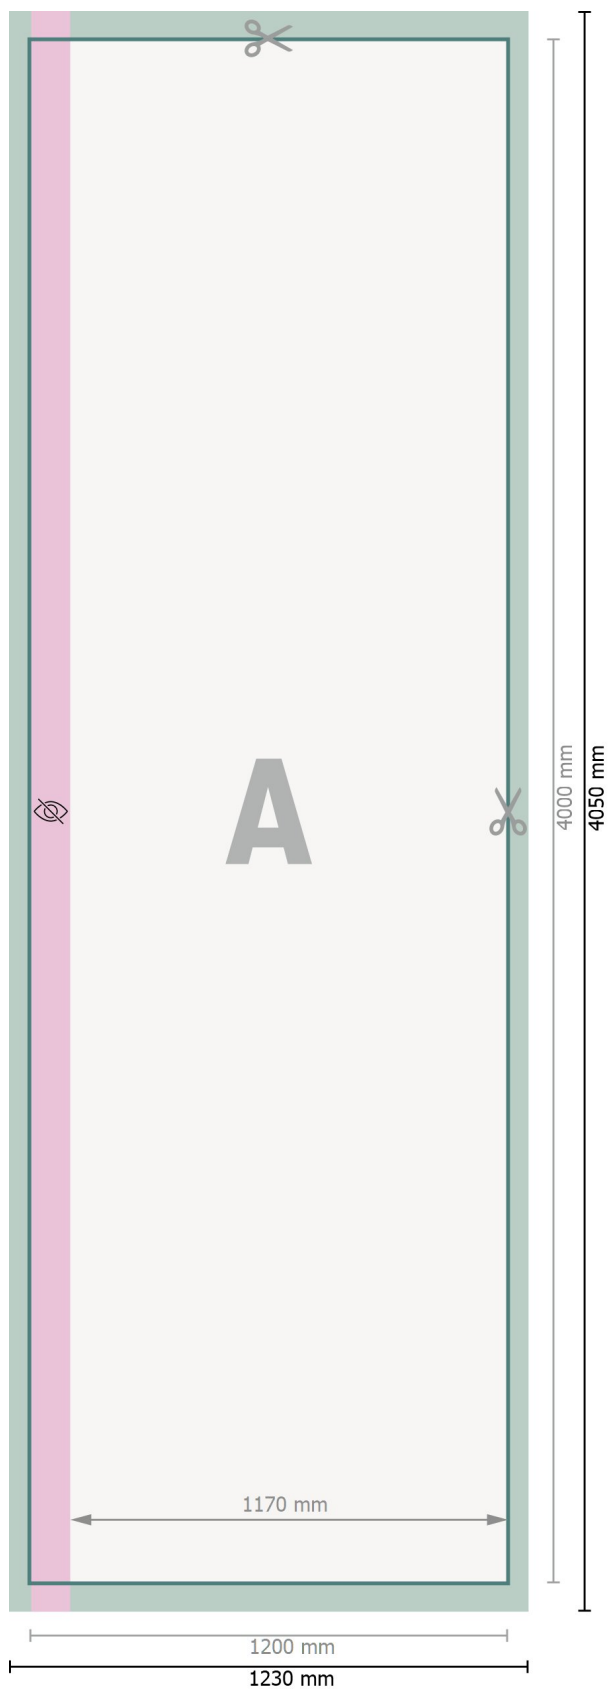

Flag without cantilever, 120 x 400 cm

Data format:

123 x 405 cm

Trimmed size:

120 x 400 cm

Visible area:

117 x 400 cm

Safety margin:

40 mm

Maintaining space between the text/information and the edge of the trimmed format prevents undesirable cuts.

Explanation of symbols

-  Bleed
-  Reading direction
-  Trimmed size
-  Data format
-  invisible

Please note:

Allow for trim allowance and safety margin according to instructions.

Arrange background graphics, images or graphics up to the edge of the data format.

Tolerances may occur during production due to cutting, punching and folding processes.