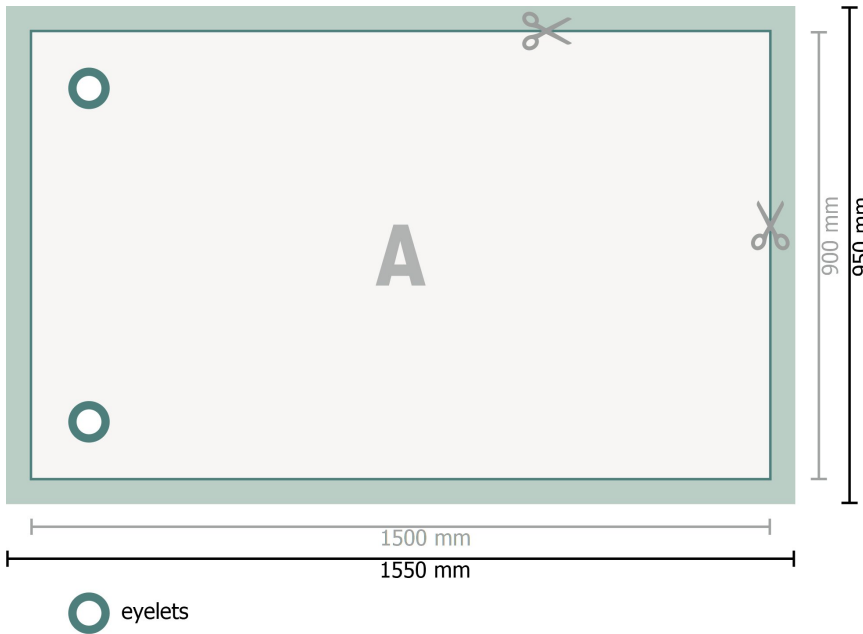

flag with 2 eyelets, 150 x 90 cm

Data format:
155 x 95 cm

Trimmed size:
150 x 90 cm

Safety margin:
4 mm

Maintaining space between the text/information and the edge of the trimmed format prevents undesirable cuts.

Explanation of symbols

 Bleed

 Reading direction

 Trimmed size

 Data format

Please note:

Allow for trim allowance and safety margin according to instructions.

Arrange background graphics, images or graphics up to the edge of the data format.