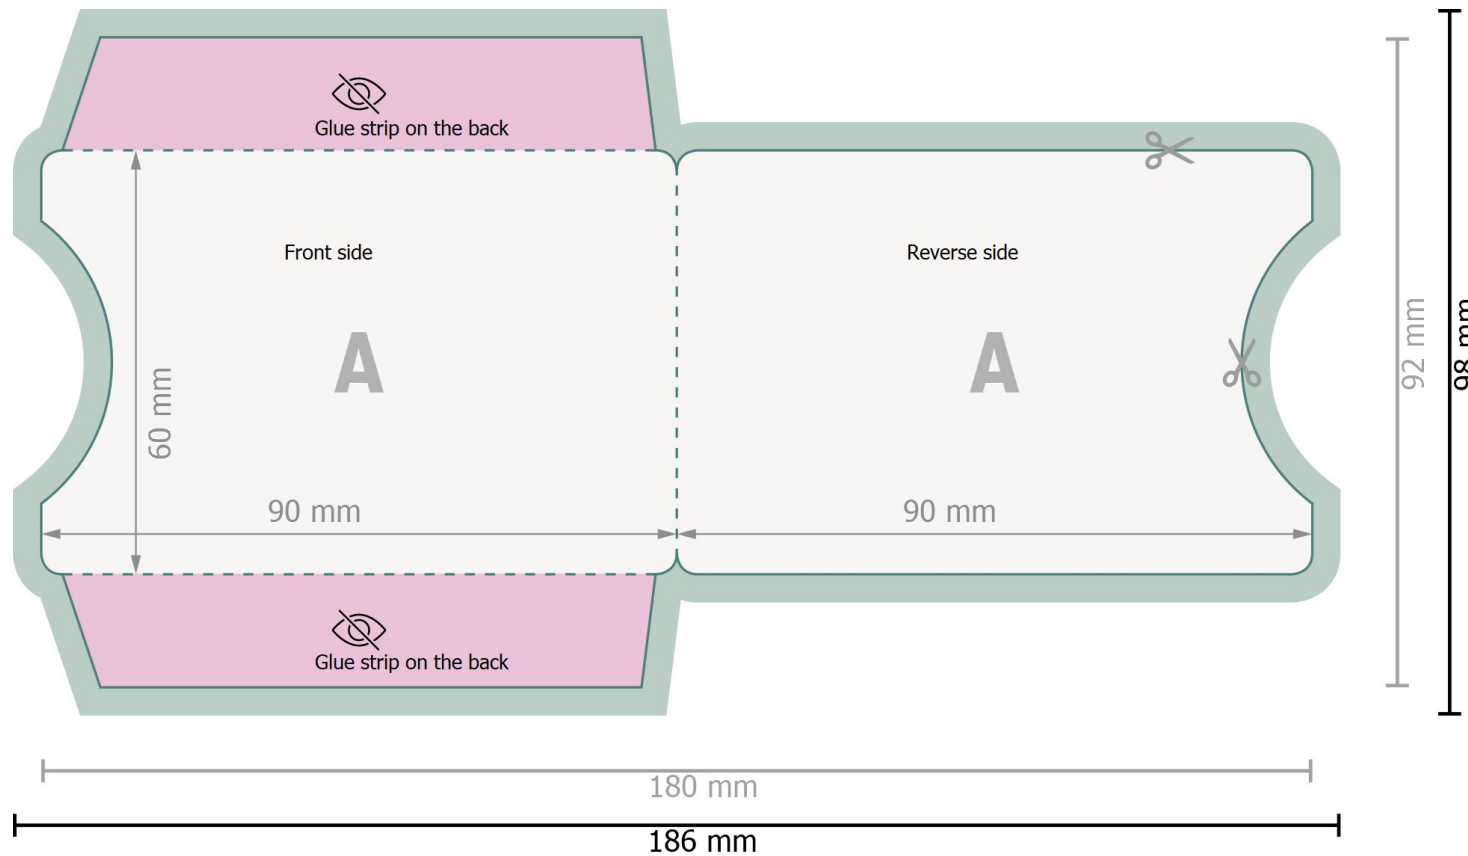

Pull-out card sleeves, 9.0 x 6.0 cm

Dataformat (incl. 3 mm bleed):

18,6 x 9,8 cm

bleed:

3 mm

Trimmed size:

18 x 9,2 cm

Printable area:

18 x 6 cm

Safety margin:

4 mm

Maintaining space between the text/information and the edge of the trimmed format prevents undesirable cuts.

Please remove the die line from the download template before generating your printfiles.
Please provide a second file (view file) to specify the position of the die line.

Please note:

Allow for trim allowance and safety margin according to instructions.

Arrange background graphics, images or graphics up to the edge of the data format.

Tolerances may occur during production due to cutting, punching and folding processes.