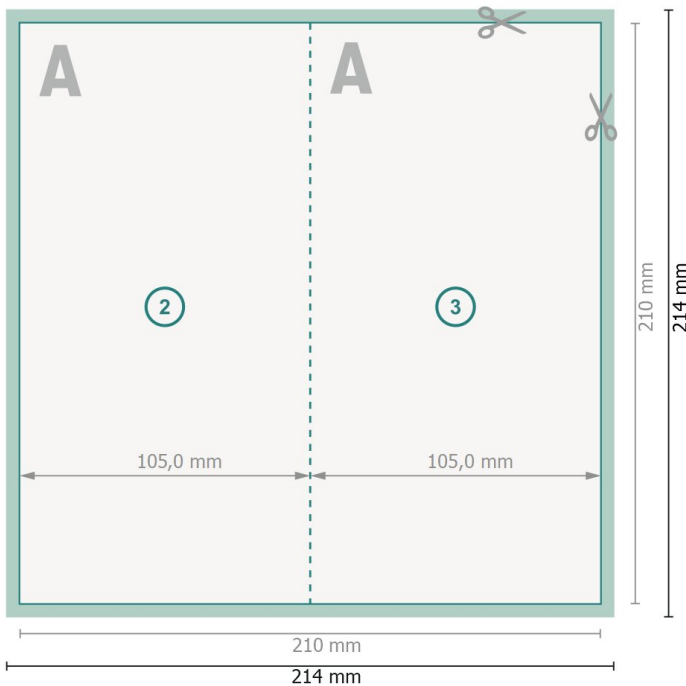

Folded Leaflets UV-coated Portrait, DL

4 pages, 1 fold

Outside

Inside

Dataformat (incl. 2 mm bleed):

21,4 x 21,4 cm

bleed:

2 mm

Trimmed size:

21 x 21 cm

Trimmed size (closed):

10,5 x 21 cm

Safety margin:

4 mm

Maintaining space between the text/information and the edge of the trimmed format prevents undesirable cuts.

Explanation of symbols

Bleed

Reading direction

Trimmed size

Data format

We will cut/perforate your product here

Creasing/Folding

Please note:

Allow for trim allowance and safety margin according to instructions.

Arrange background graphics, images or graphics up to the edge of the data format.

Tolerances may occur during production due to cutting, punching and folding processes.

Printing data: Instructions and templates can be found under the menu item *Printing data* at www.onlineprinters.ie