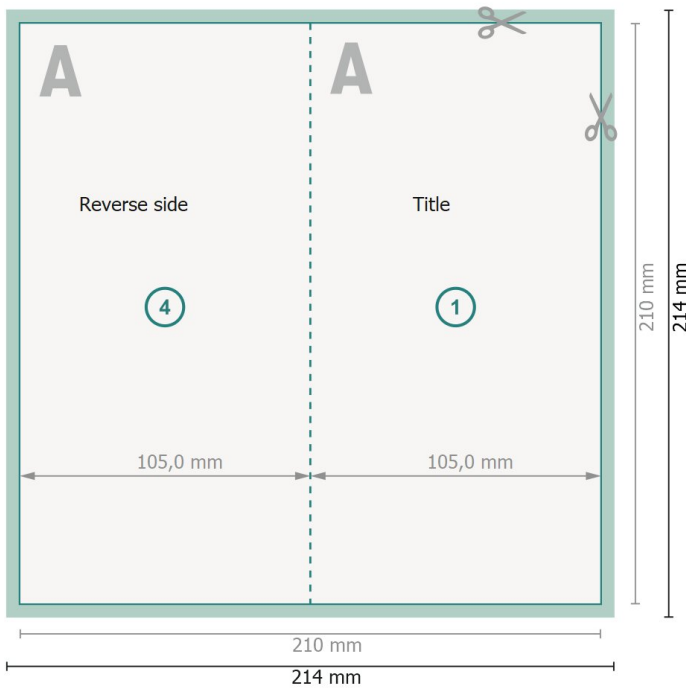

Folded Leaflets UV-coated Portrait, DL

4 pages, 1 fold

Outside

Inside

Dataformat (incl. 2 mm bleed):

21,4 x 21,4 cm

bleed:

2 mm

Trimmed size:

21 x 21 cm

Trimmed size (closed):

10,5 x 21 cm

Safety margin:

4 mm

Maintaining space between the text/information and the edge of the trimmed format prevents undesirable cuts.

Explanation of symbols

Bleed

Reading direction

Trimmed size

Data format

We will cut/perforate your product here

Creasing/Folding

Please note:

Allow for trim allowance and safety margin according to instructions.

Arrange background graphics, images or graphics up to the edge of the data format.

Tolerances may occur during production due to cutting, punching and folding processes.

Printing data: Instructions and templates can be found under the menu item *Printing data* at www.onlineprinters.ie