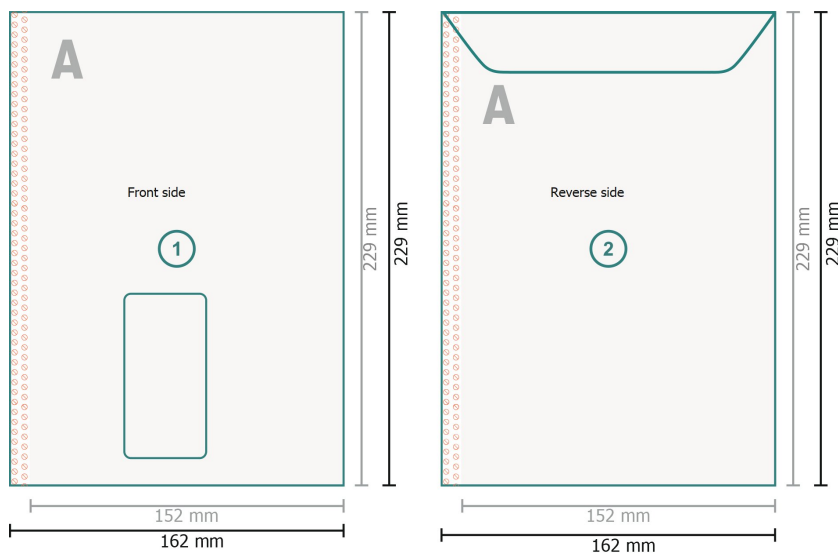

Mailers, C5

with window left, 100 gsm offset paper

Trimmed size:

16,2 x 22,9 cm

Printable area:

15,2 x 22,9 cm

Safety margin:

4 mm

Maintaining space between the text/information and the edge of the trimmed format prevents undesirable cuts.

Explanation of symbols

-  Bleed
-  Reading direction
-  Trimmed size
-  Data format
-  We will cut/perforate your product here
-  Not printable
-  Creasing/Folding

Please note:

Allow for trim allowance and safety margin according to instructions.

Arrange background graphics, images or graphics up to the edge of the data format.

Tolerances may occur during production due to cutting, punching and folding processes.