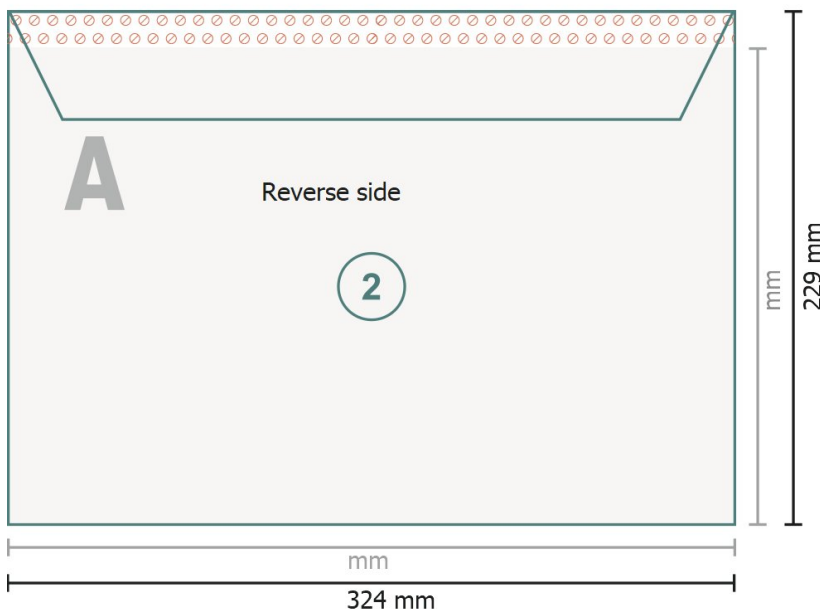

Mailers, C4

with window left, 120 gsm offset paper

Trimmed size:
32,4 x 22,9 cm

Printable area:
32,4 x 21,9 cm

Safety margin:
4 mm

Maintaining space between the text/information and the edge of the trimmed format prevents undesirable cuts.

Explanation of symbols

- Bleed
- Reading direction
- Trimmed size
- Data format
- We will cut/perforate your product here
- Creasing/Folding
- Not printable

Please note:

Allow for trim allowance and safety margin according to instructions.

Arrange background graphics, images or graphics up to the edge of the data format.

Tolerances may occur during production due to cutting, punching and folding processes.

Printing data: Instructions and templates can be found under the menu item *Printing data* at www.onlineprinters.ie