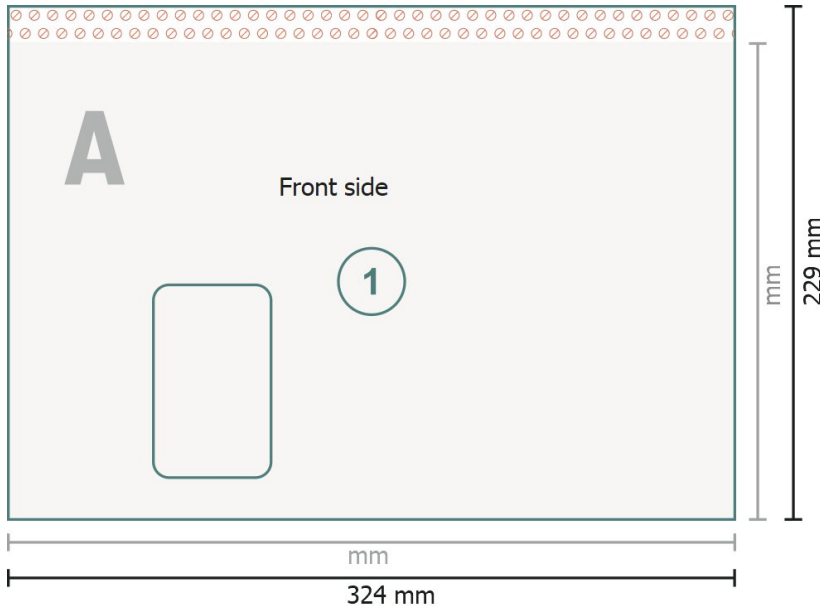

Mailers, C4

with window left, 120 gsm offset paper

Trimmed size:
32,4 x 22,9 cm

Printable area:
32,4 x 21,9 cm

Safety margin:
4 mm

Maintaining space between the text/information and the edge of the trimmed format prevents undesirable cuts.

Explanation of symbols

- Bleed
- Reading direction
- Trimmed size
- Data format
- We will cut/perforate your product here
- Creasing/Folding
- Not printable

Please note:

Allow for trim allowance and safety margin according to instructions.

Arrange background graphics, images or graphics up to the edge of the data format.

Tolerances may occur during production due to cutting, punching and folding processes.

Printing data: Instructions and templates can be found under the menu item *Printing data* at www.onlineprinters.ie