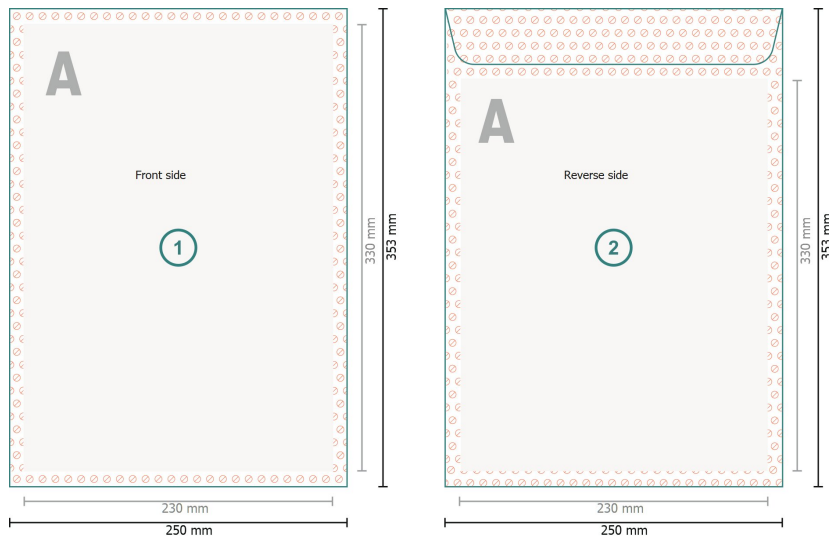

Mailers, B4

Trimmed size:
25 x 35,3 cm

Printable area:
23 x 33 cm

Safety margin:
4 mm

Maintaining space between the text/information and the edge of the trimmed format prevents undesirable cuts.

Explanation of symbols

- Bleed
- Reading direction
- Trimmed size
- Data format
- We will cut/perforate your product here
- Creasing/Folding
- Not printable

Please note:

Allow for trim allowance and safety margin according to instructions.

Arrange background graphics, images or graphics up to the edge of the data format.

Tolerances may occur during production due to cutting, punching and folding processes.

Printing data: Instructions and templates can be found under the menu item *Printing data* at www.onlineprinters.ie