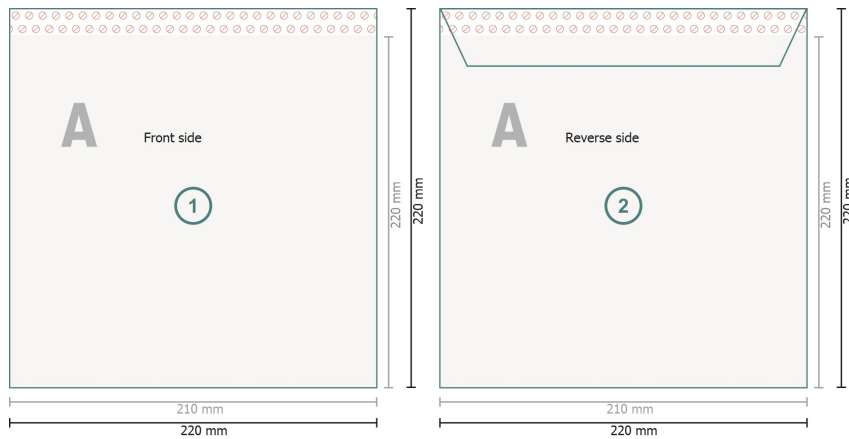

Mailers, A4-Square plus

**Trimmed size:**

22 x 22 cm

Printable area:

21 x 22 cm

Safety margin:

4 mm

Maintaining space between the text/information and the edge of the trimmed format prevents undesirable cuts.

Explanation of symbols

Bleed

Reading direction

Trimmed size

Data format

We will cut/perforate your product here

Creasing/Folding

Not printable

Please note:

Allow for trim allowance and safety margin according to instructions.

Arrange background graphics, images or graphics up to the edge of the data format.

Tolerances may occur during production due to cutting, punching and folding processes.