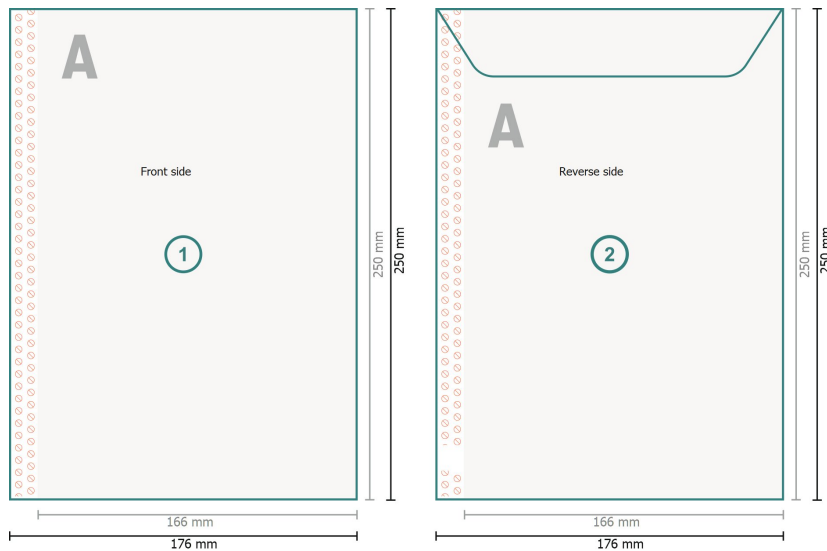

Mailers, B5

**Trimmed size:**

17,6 x 25 cm

Printable area:

16,6 x 25 cm

Safety margin:

4 mm

Maintaining space between the text/information and the edge of the trimmed format prevents undesirable cuts.

Explanation of symbols

Bleed

Reading direction

Trimmed size

Data format

We will cut/perforate your product here

Creasing/Folding

Not printable

Please note:

Allow for trim allowance and safety margin according to instructions.

Arrange background graphics, images or graphics up to the edge of the data format.

Tolerances may occur during production due to cutting, punching and folding processes.