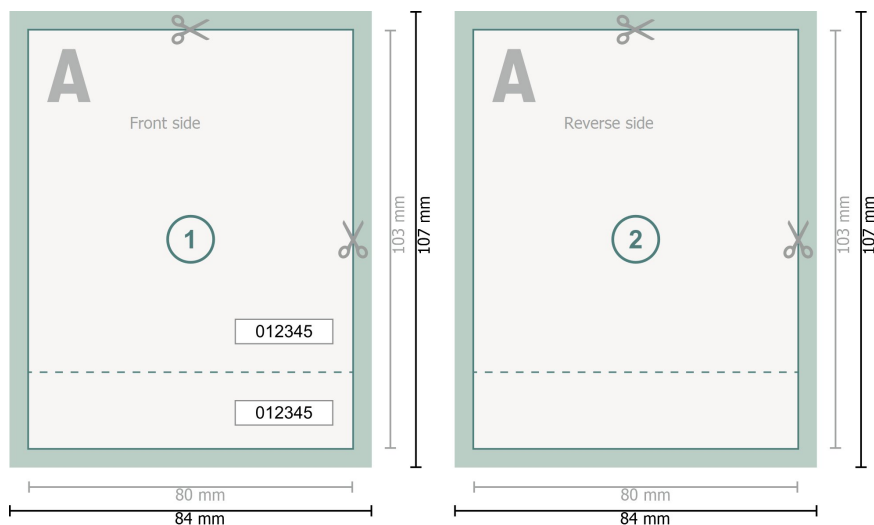

Event Tickets, 8.0 x 10.3 cm

Dataformat (incl. 2 mm bleed):
8,4 x 10,7 cm

Trimmed size:
8 x 10,3 cm

bleed:
2 mm

Safety margin:
4 mm

Maintaining space between the text/information and the edge of the trimmed format prevents undesirable cuts.

Explanation of symbols

-  Bleed
-  Reading direction
-  Trimmed size
-  Data format
-  We will cut/perforate your product here
-  Perforation

Please note:

Allow for trim allowance and safety margin according to instructions.

Arrange background graphics, images or graphics up to the edge of the data format.

Tolerances may occur during production due to cutting, punching and folding processes.

Printing data: Instructions and templates can be found under the menu item *Printing data* at www.onlineprinters.ie