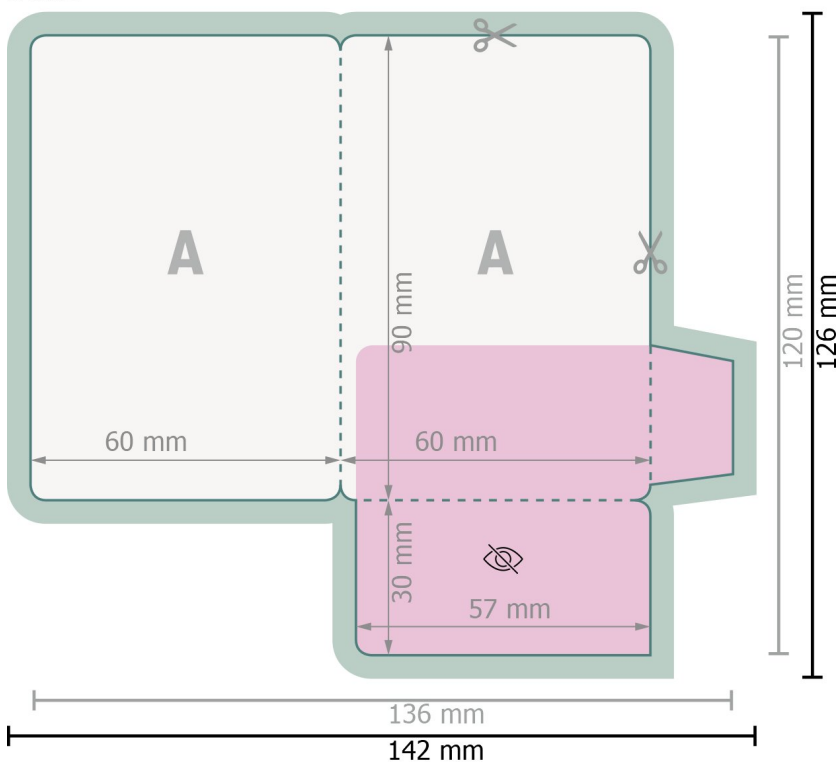

Card holders with pocket, 6.0 x 9.0 cm

Outside

Dataformat (incl. 3 mm bleed):
14,2 x 12,6 cm

bleed:
3 mm

Trimmed size:
13,6 x 12 cm

Trimmed size (closed):
6 x 9 cm

Safety margin:
4 mm

Maintaining space between the text/information and the edge of the trimmed format prevents undesirable cuts.

Inside

Explanation of symbols

-  Bleed
-  Reading direction
-  Trimmed size
-  Data format
-  Not printable
-  invisible

Please remove the die line from the download template before generating your printfiles.
Please provide a second file (view file) to specify the position of the die line.

Please note:

Allow for trim allowance and safety margin according to instructions.

Arrange background graphics, images or graphics up to the edge of the data format.

Tolerances may occur during production due to cutting, punching and folding processes.