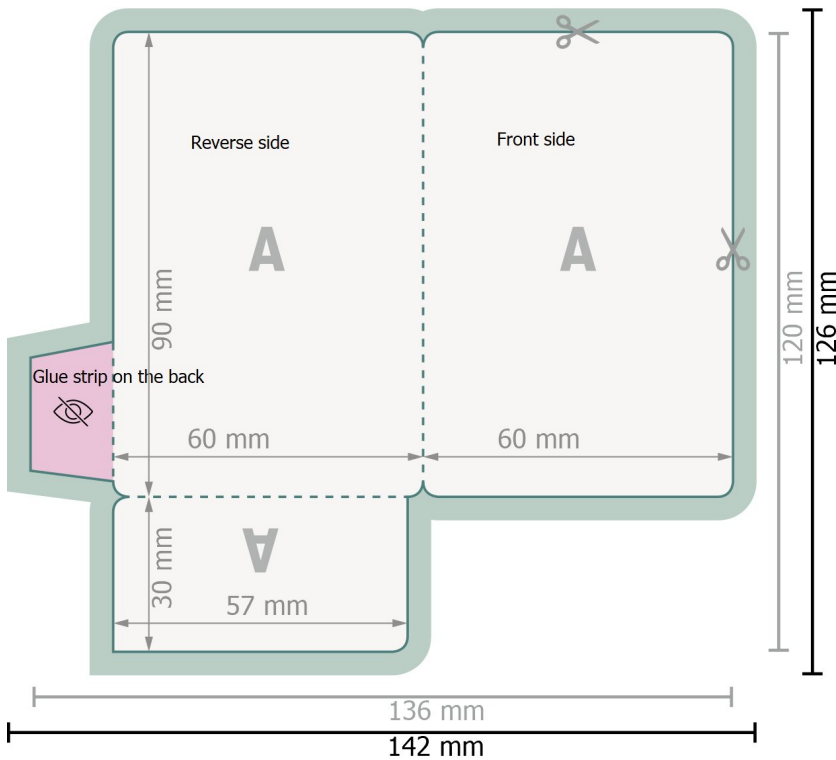

Card holders with pocket, 6.0 x 9.0 cm

Outside

Dataformat (incl. 3 mm bleed):
14,2 x 12,6 cm

bleed:
3 mm

Trimmed size:
13,6 x 12 cm

Trimmed size (closed):
6 x 9 cm

Safety margin:
4 mm

Maintaining space between the text/information and the edge of the trimmed format prevents undesirable cuts.

Inside

Explanation of symbols

-  Bleed
-  Reading direction
-  Trimmed size
-  Data format
-  Not printable
-  invisible

Please remove the die line from the download template before generating your printfiles.
Please provide a second file (view file) to specify the position of the die line.

Please note:

Allow for trim allowance and safety margin according to instructions.

Arrange background graphics, images or graphics up to the edge of the data format.

Tolerances may occur during production due to cutting, punching and folding processes.