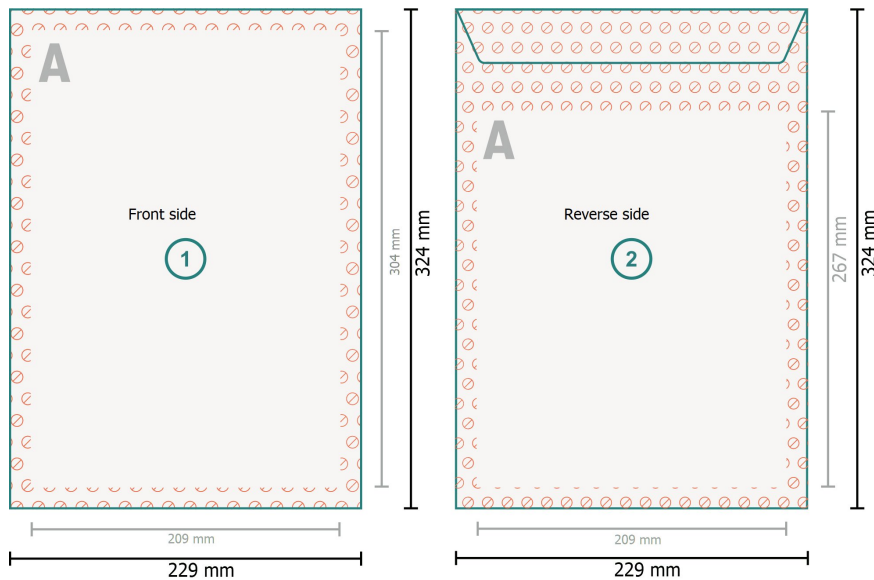

Envelopes, C4

without window, 90 gsm offset paper

Dataformat (incl. 0 mm bleed):

22,9 x 32,4 cm

Trimmed size:

22,9 x 32,4 cm

Printable area:

20,9 x 30,4 cm

bleed:

0 mm

Safety margin:

4 mm

Maintaining space between the text/information and the edge of the trimmed format prevents undesirable cuts.

Explanation of symbols

Bleed

Reading direction

Trimmed size

Data format

We will cut/perforate your product here

Creasing/Folding

Not printable

Please note:

Allow for trim allowance and safety margin according to instructions.

Arrange background graphics, images or graphics up to the edge of the data format.

Tolerances may occur during production due to cutting, punching and folding processes.

Printing data: Instructions and templates can be found under the menu item *Printing data* at www.onlineprinters.ie