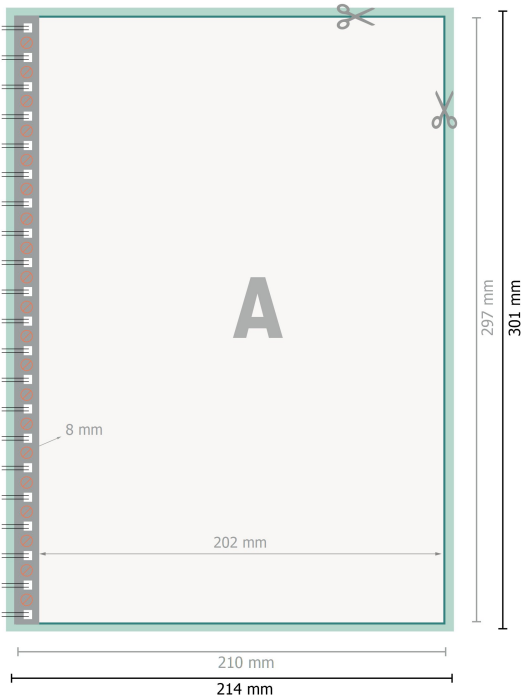

Spiral Bound Notepads, A4

portrait

[T_BINDUNG_LINKS]

[T_BINDUNG_RECHTS]

Dataformat (incl. 2 mm bleed):

21,4 x 30,1 cm

bleed:

2 mm

Trimmed size:

21 x 29,7 cm

Safety margin:

4 mm

Maintaining space between the text/information and the edge of the trimmed format prevents undesirable cuts.

Explanation of symbols

Bleed

Reading direction

Trimmed size

Data format

We will cut/perforate your product here

Not printable

Please note:

Allow for trim allowance and safety margin according to instructions.

Arrange background graphics, images or graphics up to the edge of the data format.

Spiral Bound Notepads, A4

portrait

Dataformat (incl. 2 mm bleed):

21,4 x 30,1 cm

bleed:

2 mm

Trimmed size:

21 x 29,7 cm