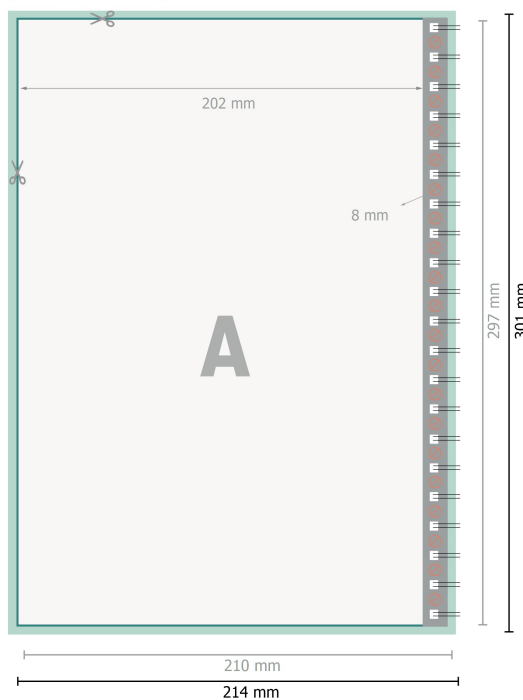

Spiral Bound Notepads, A4

portrait

[T_BINDUNG_LINKS]

[T_BINDUNG_RECHTS]

Dataformat (incl. 2 mm bleed):

21,4 x 30,1 cm

bleed:

2 mm

Trimmed size:

21 x 29,7 cm

Safety margin:

4 mm

Maintaining space between the text/information and the edge of the trimmed format prevents undesirable cuts.

Explanation of symbols

Bleed

Reading direction

Trimmed size

Data format

We will cut/perforate your product here

Not printable

Please note:

Allow for trim allowance and safety margin according to instructions.

Arrange background graphics, images or graphics up to the edge of the data format.

Spiral Bound Notepads, A4

portrait

Dataformat (incl. 2 mm bleed):

21,4 x 30,1 cm

bleed:

2 mm

Trimmed size:

21 x 29,7 cm