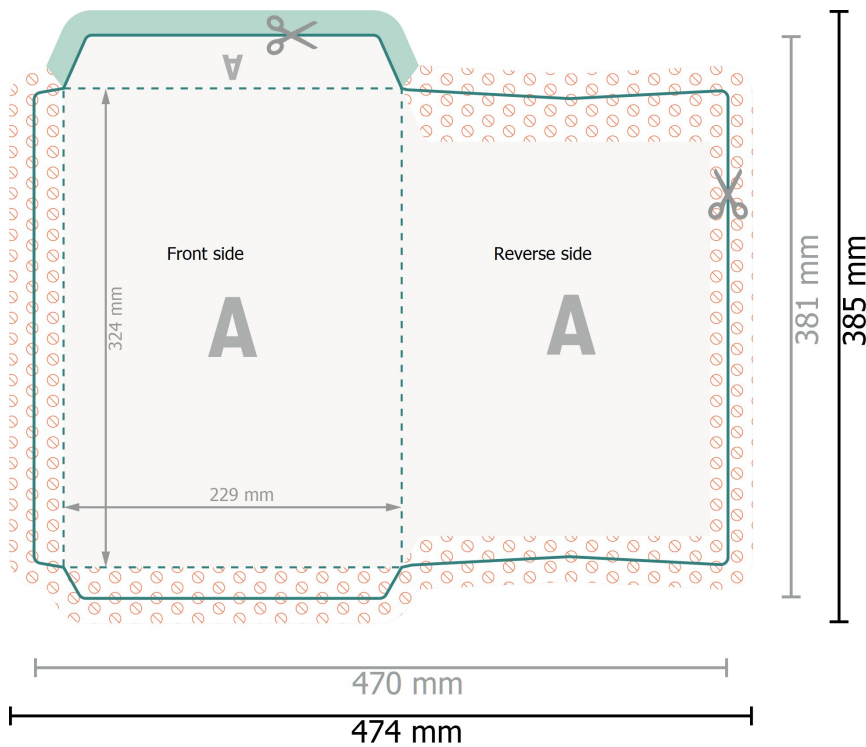

Envelopes, C4

without window, 90 gsm offset paper

Dataformat (incl. 2 mm bleed):
47,4 x 38,5 cm

Trimmed size:
47 x 38,1 cm

Trimmed size (closed):
22,9 x 32,4 cm

Printable area:
43,8 x 36 cm

bleed:
2 mm

Safety margin:
10 mm

Maintaining space between the text/information and the edge of the trimmed format prevents undesirable cuts.

Explanation of symbols

Bleed

Reading direction

Trimmed size

Data format

We will cut/perforate your product here

Creasing/Folding

Not printable

Please remove the die line from the download template before generating your printfiles. Please provide a second file (view file) to specify the position of the die line.

Please note:

Allow for trim allowance and safety margin according to instructions.

Arrange background graphics, images or graphics up to the edge of the data format.

Tolerances may occur during production due to cutting, punching and folding processes.