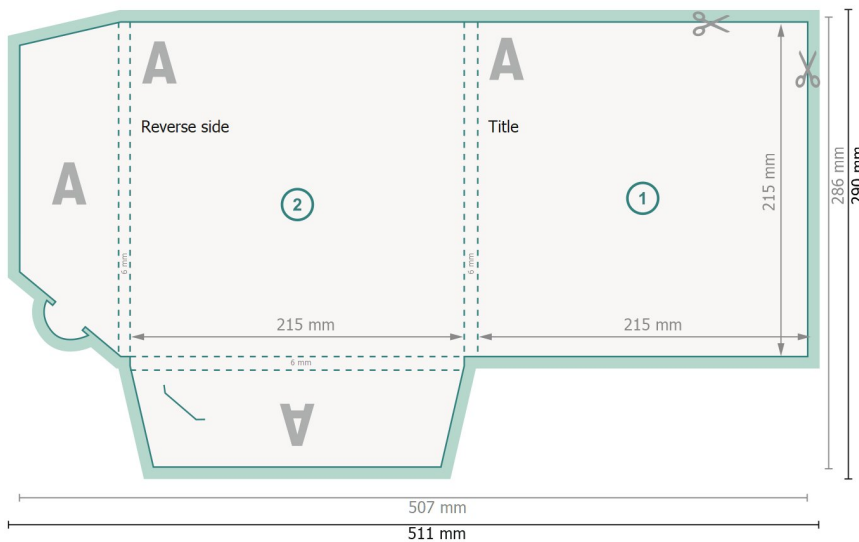

Premium Folders with additional accessories, A4-Square

#26 (Square)

Outside

Dataformat (incl. 2 mm bleed):
51,1 x 29 cm

Trimmed size:
50,7 x 28,6 cm

Trimmed size (closed):
21,5 x 21,5 cm

bleed:
2 mm

Safety margin:
4 mm

Maintaining space between the text/information and the edge of the trimmed format prevents undesirable cuts.

Explanation of symbols

- Bleed
- Reading direction
- Trimmed size
- Data format
- We will cut/perforate your product here
- Creasing/Folding

Please note:

Allow for trim allowance and safety margin according to instructions.

Arrange background graphics, images or graphics up to the edge of the data format.

Tolerances may occur during production due to cutting, punching and folding processes.