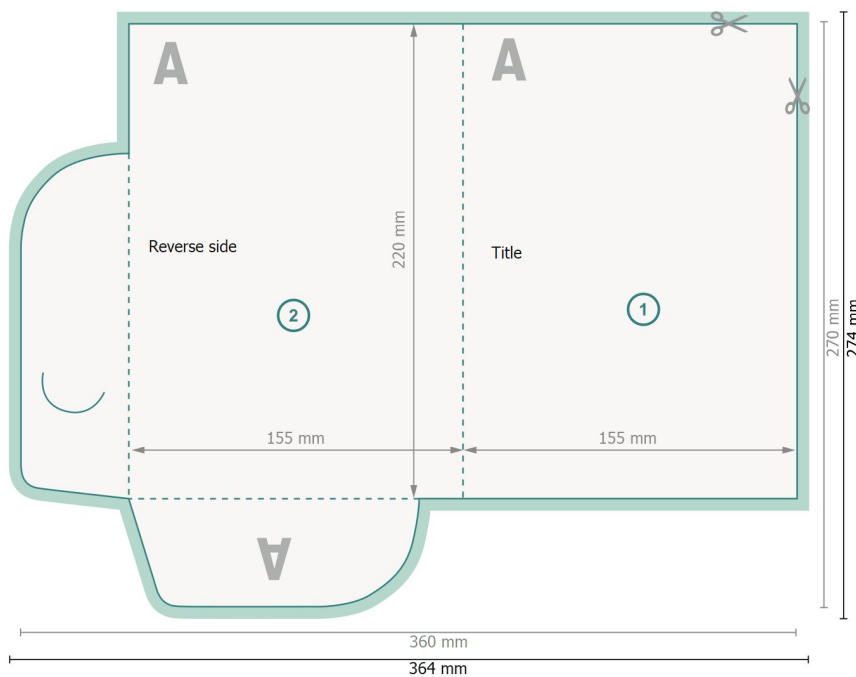

## Premium Folders with additional accessories, A5

### #30 (Portrait)

Outside

**Dataformat (incl. 2 mm bleed):**

36,4 x 27,4 cm

**Trimmed size:**

36 x 27 cm

**Trimmed size (closed):**

15,5 x 22 cm

**bleed:**

2 mm

**Safety margin:**

4 mm

Maintaining space between the text/information and the edge of the trimmed format prevents undesirable cuts.

**Explanation of symbols**

Bleed

Reading direction

Trimmed size

Data format

We will cut/perforate your product here

Creasing/Folding

**Please note:**

Allow for trim allowance and safety margin according to instructions.

Arrange background graphics, images or graphics up to the edge of the data format.