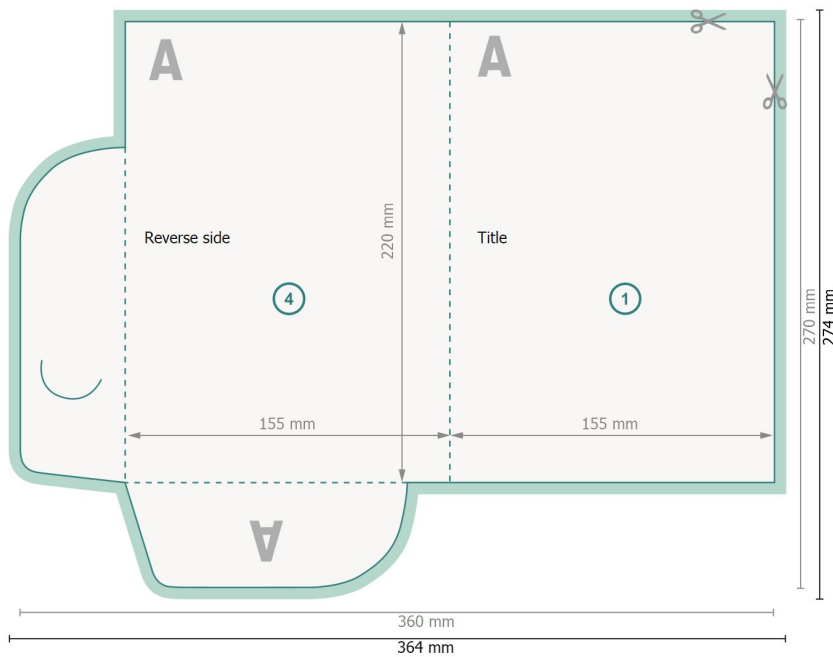

Premium Folders with additional accessories, A5

#30 (Portrait)

Outside

Inside

Dataformat (incl. 2 mm bleed):

36,4 x 27,4 cm

Trimmed size:

36 x 27 cm

Trimmed size (closed):

15,5 x 22 cm

bleed:

2 mm

Safety margin:

4 mm

Maintaining space between the text/information and the edge of the trimmed format prevents undesirable cuts.

Explanation of symbols

Bleed

Reading direction

Trimmed size

Data format

We will cut/perforate your product here

Creasing/Folding

Please note:

Allow for trim allowance and safety margin according to instructions.

Arrange background graphics, images or graphics up to the edge of the data format.

Tolerances may occur during production due to cutting, punching and folding processes.

Printing data: Instructions and templates can be found under the menu item *Printing data* at www.onlineprinters.ie