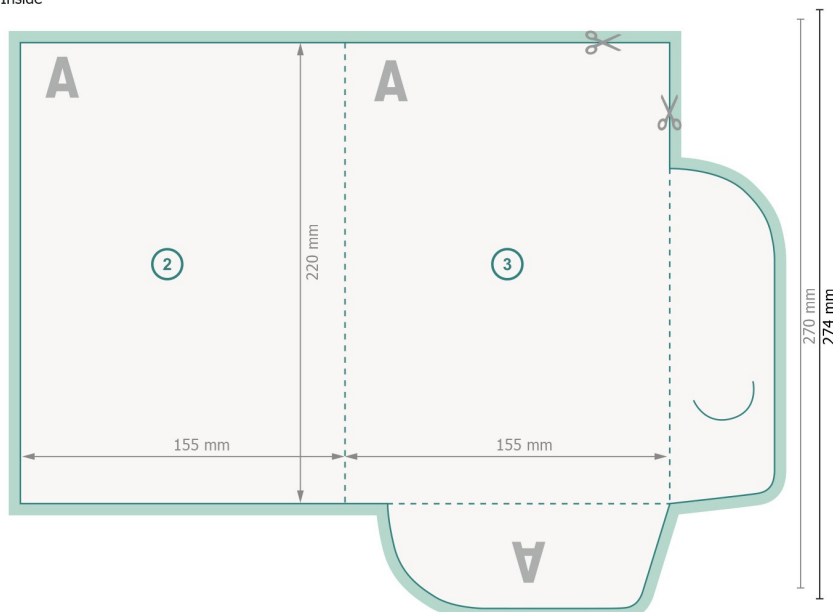

Premium Folders with additional accessories, A5

#30 (Portrait)

Outside

Inside

Dataformat (incl. 2 mm bleed):

36,4 x 27,4 cm

Trimmed size:

36 x 27 cm

Trimmed size (closed):

15,5 x 22 cm

bleed:

2 mm

Safety margin:

4 mm

Maintaining space between the text/information and the edge of the trimmed format prevents undesirable cuts.

Explanation of symbols

Bleed

Reading direction

Trimmed size

Data format

We will cut/perforate your product here

Creasing/Folding

Please note:

Allow for trim allowance and safety margin according to instructions.

Arrange background graphics, images or graphics up to the edge of the data format.

Tolerances may occur during production due to cutting, punching and folding processes.

Printing data: Instructions and templates can be found under the menu item *Printing data* at www.onlineprinters.ie