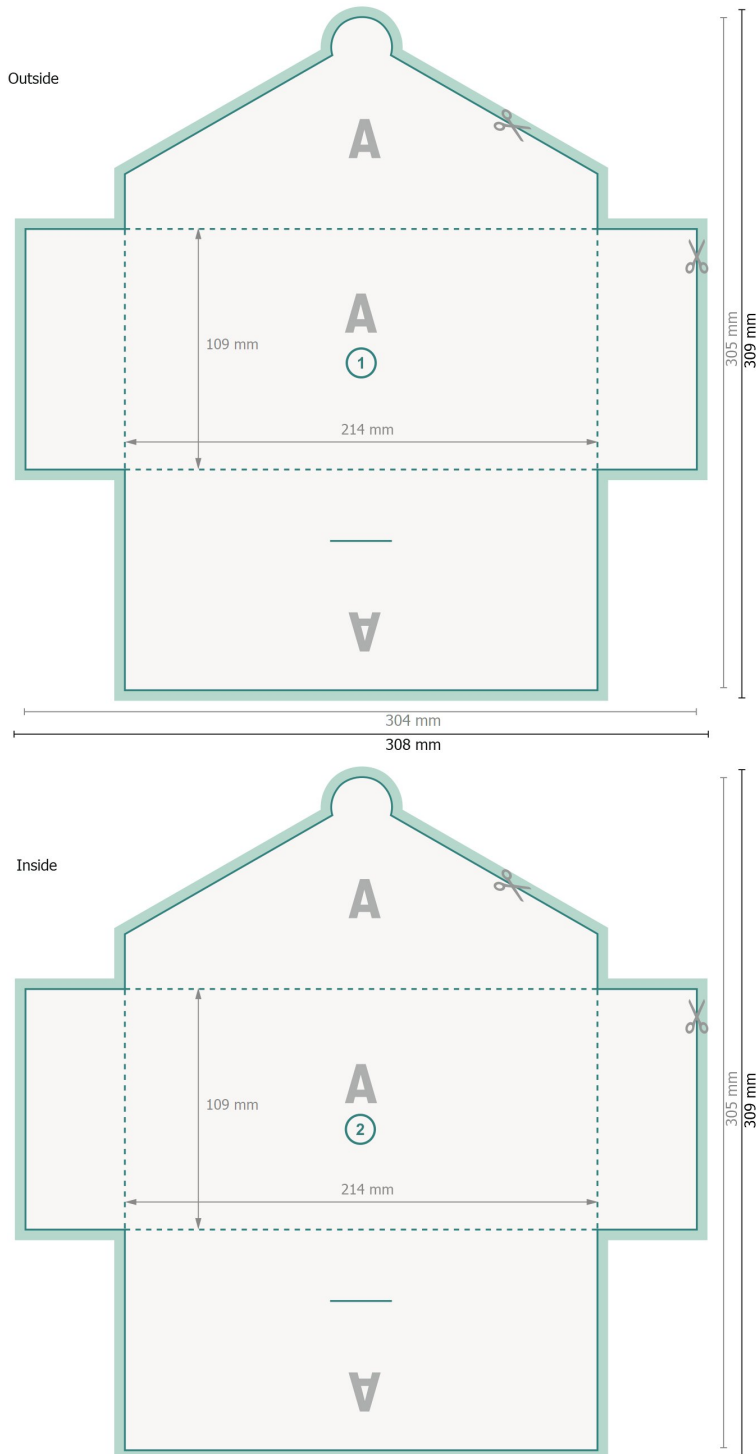

Folders with tuck tab flaps, DL

#51 (Landscape)

Dataformat (incl. 2 mm bleed):
30,8 x 30,9 cm

Trimmed size:
30,4 x 30,5 cm

Trimmed size (closed):
21,4 x 10,9 cm

bleed:
2 mm

Safety margin:
4 mm
Maintaining space between the text/information and the edge of the trimmed format prevents undesirable cuts.

Explanation of symbols

- Bleed
- Reading direction
- Trimmed size
- Data format
- We will cut/perforate your product here
- Creasing/Folding

Please note:

Allow for trim allowance and safety margin according to instructions.

Arrange background graphics, images or graphics up to the edge of the data format.

Tolerances may occur during production due to cutting, punching and folding processes.

Printing data: Instructions and templates can be found under the menu item *Printing data* at www.onlineprinters.ie