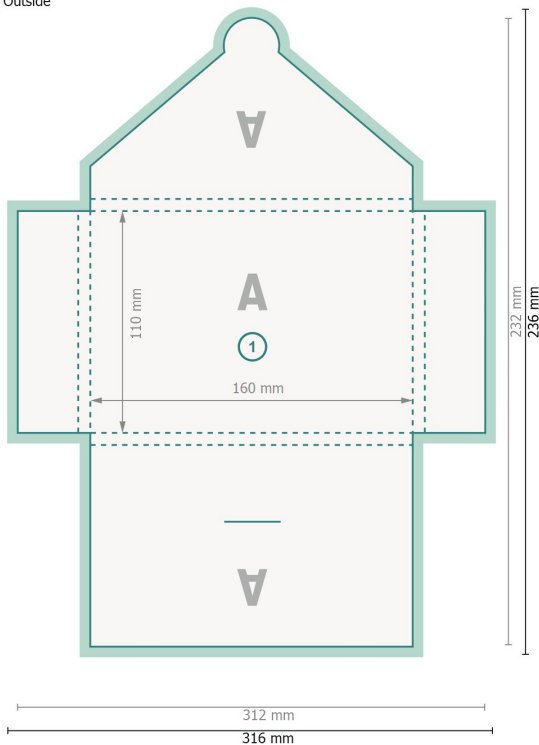

## Folders with tuck tab flaps, A6

### #40 (Portrait)

Outside

**Dataformat (incl. 2 mm bleed):**

31,6 x 23,6 cm

**Trimmed size:**

31,2 x 23,2 cm

**Trimmed size (closed):**

11 x 16 cm

**bleed:**

2 mm

**Safety margin:**

4 mm

Maintaining space between the text/information and the edge of the trimmed format prevents undesirable cuts.

**Explanation of symbols**

Bleed

Reading direction

Trimmed size

Data format

We will cut/perforate your product here

Creasing/Folding

**Please note:**

Allow for trim allowance and safety margin according to instructions.

Arrange background graphics, images or graphics up to the edge of the data format.