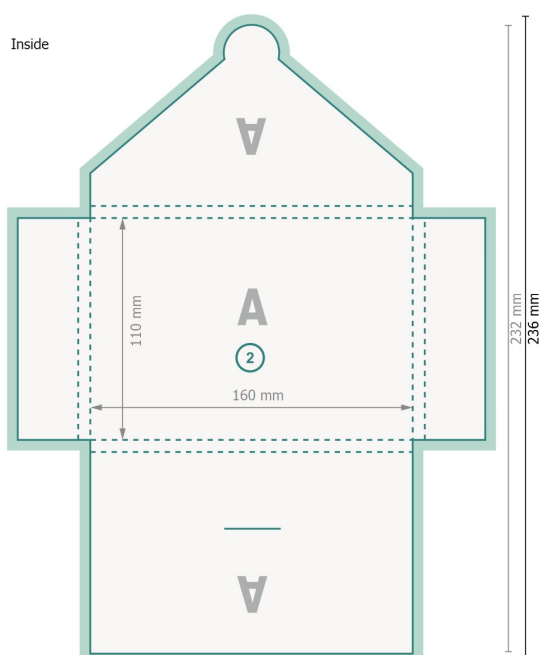

## Folders with tuck tab flaps, A6

### #40 (Portrait)

Outside

**Dataformat (incl. 2 mm bleed):**

31,6 x 23,6 cm

**Trimmed size:**

31,2 x 23,2 cm

**Trimmed size (closed):**

11 x 16 cm

**bleed:**

2 mm

**Safety margin:**

4 mm

Maintaining space between the text/information and the edge of the trimmed format prevents undesirable cuts.

**Explanation of symbols**

Bleed

Reading direction

Trimmed size

Data format

We will cut/perforate your product here

Creasing/Folding

**Please note:**

Allow for trim allowance and safety margin according to instructions.

Arrange background graphics, images or graphics up to the edge of the data format.