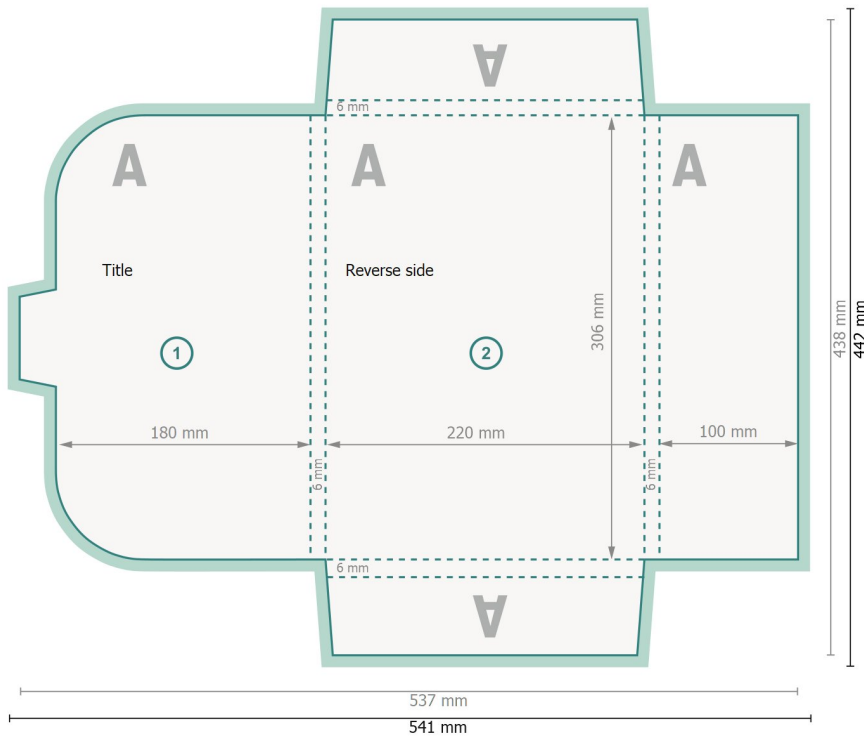

## Folders with tuck tab flaps, A4

### #22 (Portrait)

Outside

**Dataformat (incl. 2 mm bleed):**  
54,1 x 44,2 cm

**Trimmed size:**  
53,7 x 43,8 cm

**Trimmed size (closed):**  
22 x 30,6 cm

**bleed:**  
2 mm

**Safety margin:**  
4 mm

Maintaining space between the text/information and the edge of the trimmed format prevents undesirable cuts.

#### Explanation of symbols

- Bleed
- Reading direction
- Trimmed size
- Data format
- We will cut/perforate your product here
- Creasing/Folding

#### Please note:

Allow for trim allowance and safety margin according to instructions.

Arrange background graphics, images or graphics up to the edge of the data format.

Tolerances may occur during production due to cutting, punching and folding processes.