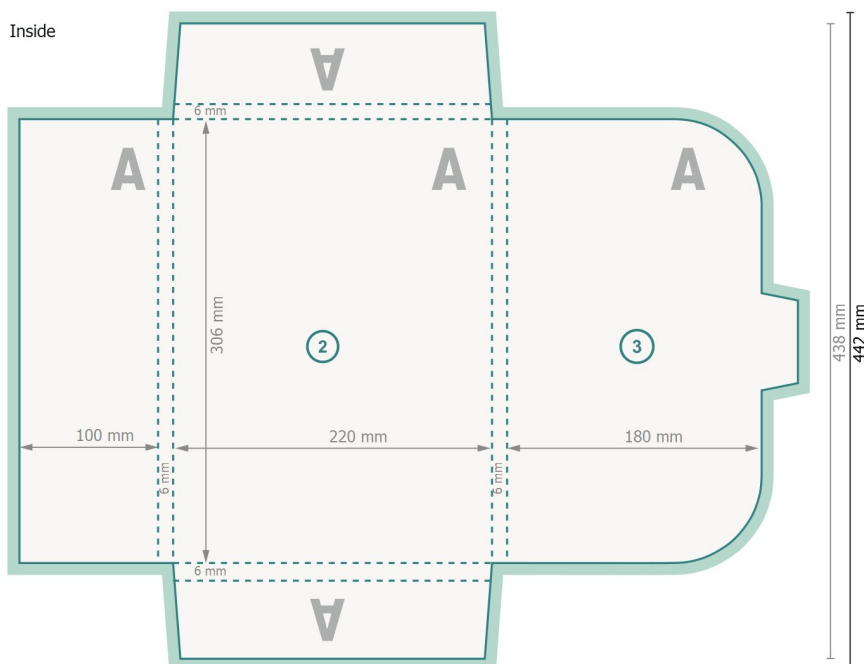

### #22 (Portrait)

Outside

**Dataformat (incl. 2 mm bleed):**  
54,1 x 44,2 cm

**Trimmed size:**  
53,7 x 43,8 cm

**Trimmed size (closed):**  
22 x 30,6 cm

**bleed:**  
2 mm

**Safety margin:**  
4 mm

Maintaining space between the text/information and the edge of the trimmed format prevents undesirable cuts.

#### Explanation of symbols

Bleed

Reading direction

Trimmed size

Data format

We will cut/perforate your product here

Creasing/Folding

Inside

#### Please note:

Allow for trim allowance and safety margin according to instructions.

Arrange background graphics, images or graphics up to the edge of the data format.

Tolerances may occur during production due to cutting, punching and folding processes.