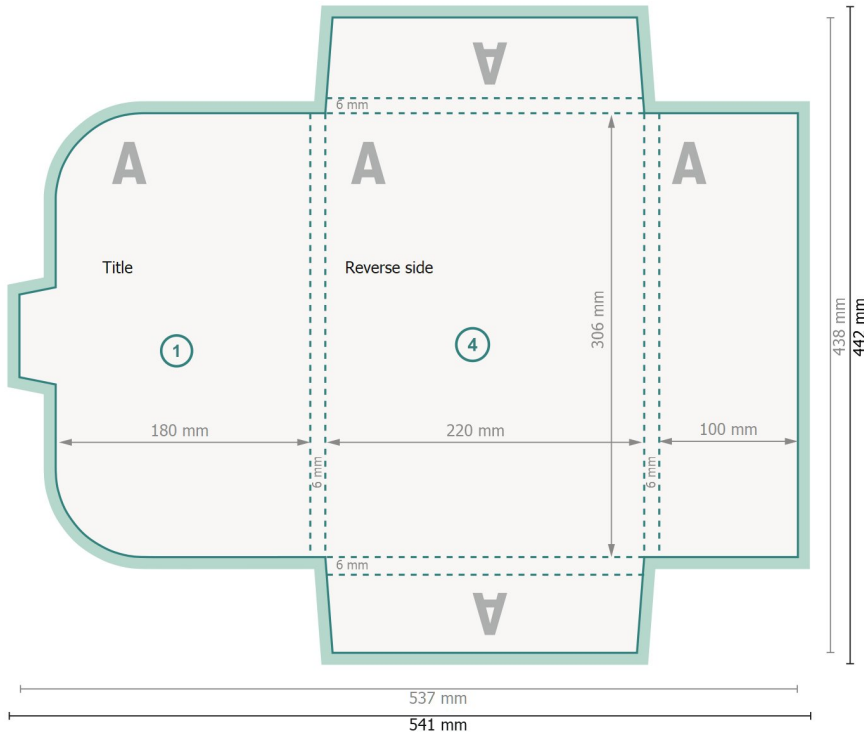

## Folders with tuck tab flaps, A4

### #22 (Portrait)

Outside

**Dataformat (incl. 2 mm bleed):**  
54,1 x 44,2 cm

**Trimmed size:**  
53,7 x 43,8 cm

**Trimmed size (closed):**  
22 x 30,6 cm

**bleed:**  
2 mm

**Safety margin:**  
4 mm

Maintaining space between the text/information and the edge of the trimmed format prevents undesirable cuts.

#### Explanation of symbols

Bleed

Reading direction

Trimmed size

Data format

We will cut/perforate your product here

Creasing/Folding

Inside

#### Please note:

Allow for trim allowance and safety margin according to instructions.

Arrange background graphics, images or graphics up to the edge of the data format.

Tolerances may occur during production due to cutting, punching and folding processes.