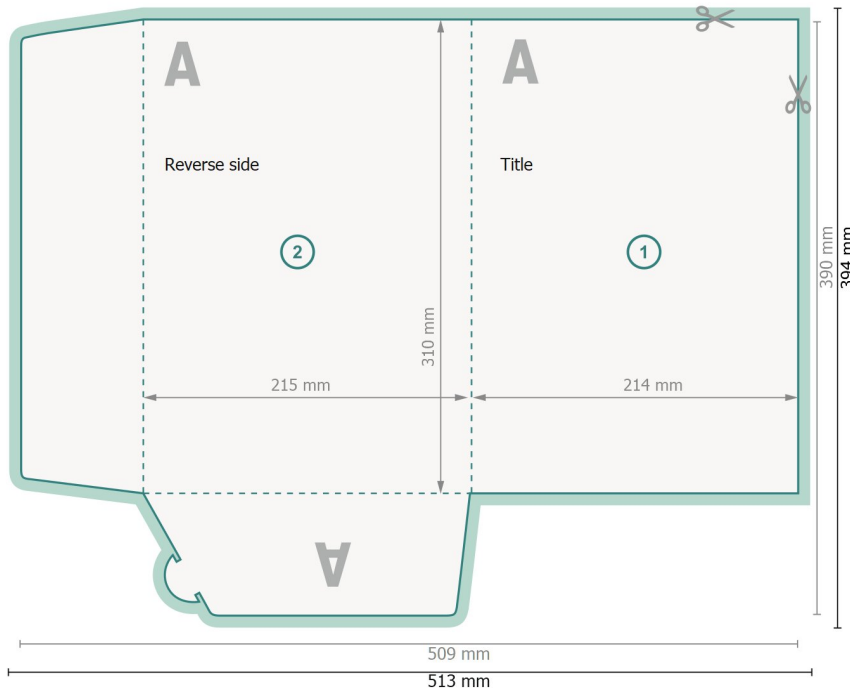

Folders with flaps, A4

#11 (Portrait)

Outside

Dataformat (incl. 2 mm bleed):
51,3 x 39,4 cm

Trimmed size:
50,9 x 39 cm

Trimmed size (closed):
21,5 x 31 cm

bleed:
2 mm

Safety margin:
4 mm

Maintaining space between the text/information and the edge of the trimmed format prevents undesirable cuts.

Explanation of symbols

- Bleed
- Reading direction
- Trimmed size
- Data format
- We will cut/perforate your product here
- Creasing/Folding

Please note:

Allow for trim allowance and safety margin according to instructions.

Arrange background graphics, images or graphics up to the edge of the data format.

Tolerances may occur during production due to cutting, punching and folding processes.