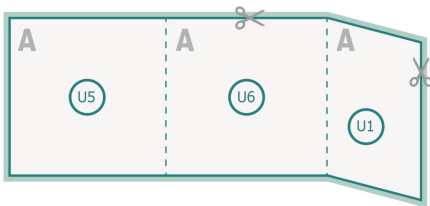

5 mm

Maintaining space between the text/information and the edge of the trimmed format prevents undesirable cuts.

Explanation of symbols

Bleed

Reading direction

Trimmed size

Data format

Please note:

Allow for trim allowance and safety margin according to instructions.

Arrange background graphics, images or graphics up to the edge of the data format.

Tolerances may occur during production due to cutting, punching and folding processes.

Printing data: Instructions and templates can be found under the menu item *Printing data* at www.onlineprinters.ie

Brochures, saddle-stitched, Square, A4-Square

cover

The illustration shows an example.

Outside

Inside

inner part

Sequence of pages

Create pages consecutively as individual pages.

Please observe our artwork information

bleed:

2 mm

Safety margin: