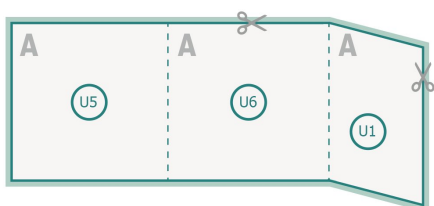

5 mm

Maintaining space between the text/information and the edge of the trimmed format prevents undesirable cuts.

Explanation of symbols

Bleed

Reading direction

Trimmed size

Data format

Please note:

Allow for trim allowance and safety margin according to instructions.

Arrange background graphics, images or graphics up to the edge of the data format.

Tolerances may occur during production due to cutting, punching and folding processes.

Printing data: Instructions and templates can be found under the menu item *Printing data* at www.onlineprinters.ie

Brochures, saddle-stitched, Square, A5-Square

cover

The illustration shows an example.

Outside

Inside

inner part

Sequence of pages

Create pages consecutively as individual pages.

Please observe our artwork information

bleed:

2 mm

Safety margin: