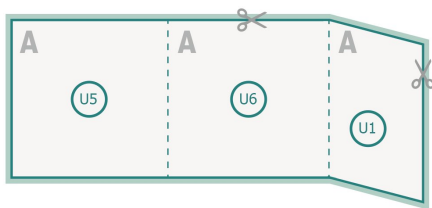

5 mm

Maintaining space between the text/information and the edge of the trimmed format prevents undesirable cuts.

Explanation of symbols

Bleed

Reading direction

Trimmed size

Data format

Please note:

Allow for trim allowance and safety margin according to instructions.

Arrange background graphics, images or graphics up to the edge of the data format.

Tolerances may occur during production due to cutting, punching and folding processes.

Printing data: Instructions and templates can be found under the menu item *Printing data* at www.onlineprinters.ie

Brochures, saddle-stitched, Square, A3-Square

cover

The illustration shows an example.

Outside

Inside

inner part

Sequence of pages

Create pages consecutively as individual pages.

Please observe our artwork information

bleed:

2 mm

Safety margin: