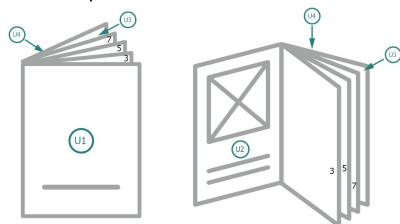

Brochures landscape, eco/natural paper, 24 x 17 cm

cover
inner part

Sequence of pages

Create pages consecutively as individual pages.

finished product

Please observe our artwork information

bleed:
2 mm

Safety margin:
5 mm

Maintaining space between the text/information and the edge of the trimmed format prevents undesirable cuts.

Explanation of symbols

Bleed

Reading direction

Trimmed size

Data format

Please note:

Allow for trim allowance and safety margin according to instructions.

Arrange background graphics, images or graphics up to the edge of the data format.

Tolerances may occur during production due to cutting, punching and folding processes.

Printing data: Instructions and templates can be found under the menu item *Printing data* at www.onlineprinters.ie

Reading direction

Trimmed size

Data format

Please note:

Allow for trim allowance and safety margin according to instructions.

Arrange background graphics, images or graphics up to the edge of the data format.