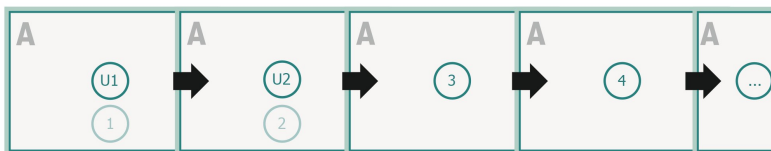

Brochures landscape, eco/natural paper, 24 x 17 cm

cover
inner part

Sequence of pages

Create pages consecutively as individual pages.

finished product

Please observe our artwork information

bleed:
2 mm

Safety margin:
5 mm

Maintaining space between the text/information and the edge of the trimmed format prevents undesirable cuts.

Explanation of symbols

Bleed

Reading direction

Trimmed size

Data format

Please note:

Allow for trim allowance and safety margin according to instructions.

Arrange background graphics, images or graphics up to the edge of the data format.

Tolerances may occur during production due to cutting, punching and folding processes.

Printing data: Instructions and templates can be found under the menu item *Printing data* at www.onlineprinters.ie