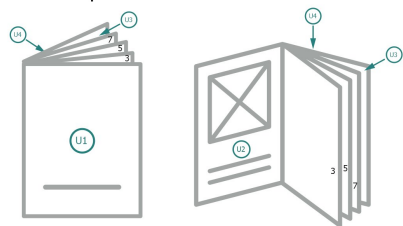

Brochures landscape, eco/natural paper, DL spezial

cover
inner part

Sequence of pages

Create pages consecutively as individual pages.

finished product

Please observe our artwork information

bleed:
2 mm

Safety margin:
5 mm

Maintaining space between the text/information and the edge of the trimmed format prevents undesirable cuts.

Explanation of symbols

Bleed

Reading direction

Trimmed size

Data format

Please note:

Allow for trim allowance and safety margin according to instructions.

Arrange background graphics, images or graphics up to the edge of the data format.

Tolerances may occur during production due to cutting, punching and folding processes.

Printing data: Instructions and templates can be found under the menu item *Printing data* at www.onlineprinters.ie

Reading direction

Trimmed size

Data format

Please note:

Allow for trim allowance and safety margin according to instructions.

Arrange background graphics, images or graphics up to the edge of the data format.