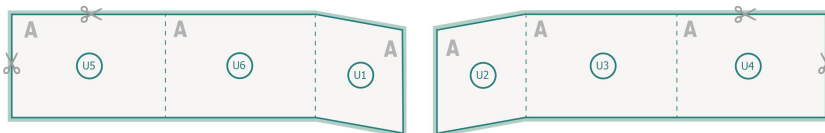

Maintaining space between the text/information and the edge of the trimmed format prevents undesirable cuts.

Explanation of symbols

Bleed

Reading direction

Trimmed size

Data format

Please note:

Allow for trim allowance and safety margin according to instructions.

Arrange background graphics, images or graphics up to the edge of the data format.

Tolerances may occur during production due to cutting, punching and folding processes.

Printing data: Instructions and templates can be found under the menu item *Printing data* at www.onlineprinters.ie

Brochures landscape, eco/natural paper, DL spezial

cover

The illustration shows an example.

Outside

Inside

inner part

Sequence of pages

Create pages consecutively as individual pages.

Please observe our artwork information

bleed:

2 mm

Safety margin:

5 mm

Maintaining space between the text/information and the edge of the trimmed format prevents undesirable cuts.

Explanation of symbols

Bleed