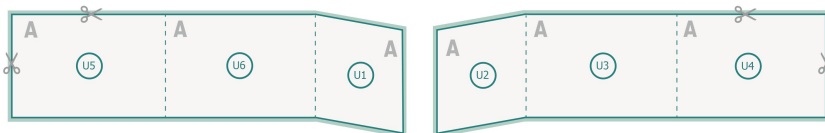

Maintaining space between the text/information and the edge of the trimmed format prevents undesirable cuts.

Explanation of symbols

Bleed

Reading direction

Trimmed size

Data format

Please note:

Allow for trim allowance and safety margin according to instructions.

Arrange background graphics, images or graphics up to the edge of the data format.

Tolerances may occur during production due to cutting, punching and folding processes.

Printing data: Instructions and templates can be found under the menu item *Printing data* at www.onlineprinters.ie

Brochures landscape, eco/natural paper, A5

cover

The illustration shows an example.

Outside

Inside

inner part

Sequence of pages

Create pages consecutively as individual pages.

Please observe our artwork information

bleed:

2 mm

Safety margin:

5 mm

Maintaining space between the text/information and the edge of the trimmed format prevents undesirable cuts.

Explanation of symbols

Bleed