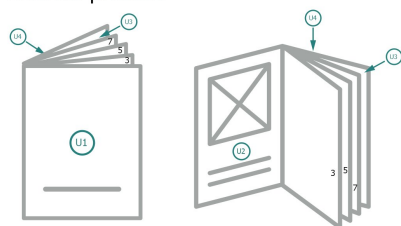

Brochures landscape, eco/natural paper, A5

cover
inner part

Sequence of pages

Create pages consecutively as individual pages.

finished product

Please observe our artwork information

bleed:
2 mm

Safety margin:
5 mm

Maintaining space between the text/information and the edge of the trimmed format prevents undesirable cuts.

Explanation of symbols

Bleed

Reading direction

Trimmed size

Data format

Please note:

Allow for trim allowance and safety margin according to instructions.

Arrange background graphics, images or graphics up to the edge of the data format.

Tolerances may occur during production due to cutting, punching and folding processes.

Printing data: Instructions and templates can be found under the menu item *Printing data* at www.onlineprinters.ie

Reading direction

Trimmed size

Data format

Please note:

Allow for trim allowance and safety margin according to instructions.

Arrange background graphics, images or graphics up to the edge of the data format.