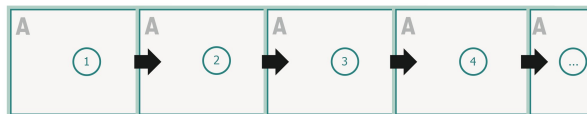

Arrange background graphics, images or graphics up to the edge of the data format.

Tolerances may occur during production due to cutting, punching and folding processes.

Printing data: Instructions and templates can be found under the menu item *Printing data* at www.onlineprinters.ie

Brochures landscape, eco/natural paper, A5

cover

The illustration shows an example.

Outside

Inside

inner part

Sequence of pages

Create pages consecutively as individual pages.

Please observe our artwork information

bleed:

2 mm

Safety margin:

5 mm

Maintaining space between the text/information and the edge of the trimmed format prevents undesirable cuts.

Explanation of symbols

Bleed

Reading direction

Trimmed size

Data format

Please note:

Allow for trim allowance and safety margin according to instructions.

Arrange background graphics, images or graphics up to the edge of the data format.