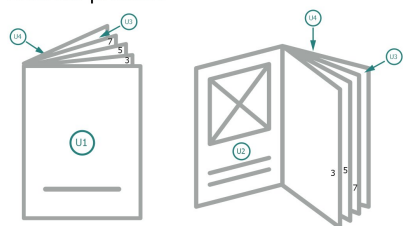

finished product