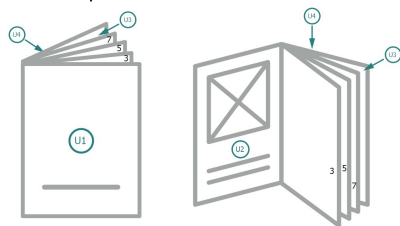

Brochures landscape, eco/natural paper, DL

cover
inner part

Sequence of pages

Create pages consecutively as individual pages.

finished product

Please observe our artwork information

bleed:
2 mm

Safety margin:
5 mm

Maintaining space between the text/information and the edge of the trimmed format prevents undesirable cuts.

Explanation of symbols

Bleed

Reading direction

Trimmed size

Data format

Please note:

Allow for trim allowance and safety margin according to instructions.

Arrange background graphics, images or graphics up to the edge of the data format.

Tolerances may occur during production due to cutting, punching and folding processes.

Printing data: Instructions and templates can be found under the menu item *Printing data* at www.onlineprinters.ie

Reading direction

Trimmed size

Data format

Please note:

Allow for trim allowance and safety margin according to instructions.

Arrange background graphics, images or graphics up to the edge of the data format.