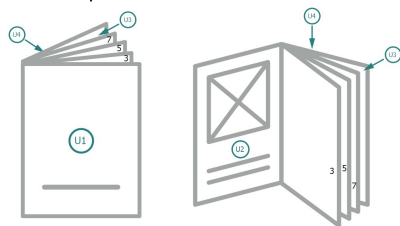

Brochures saddle-stitched landscape, A4 Half

cover
inner part

Sequence of pages

Create pages consecutively as individual pages.

finished product

Please observe our artwork information

bleed:
2 mm

Safety margin:
5 mm

Maintaining space between the text/information and the edge of the trimmed format prevents undesirable cuts.

Explanation of symbols

Bleed

Reading direction

Trimmed size

Data format

Please note:

Allow for trim allowance and safety margin according to instructions.

Arrange background graphics, images or graphics up to the edge of the data format.

Tolerances may occur during production due to cutting, punching and folding processes.

Printing data: Instructions and templates can be found under the menu item *Printing data* at www.onlineprinters.ie

Reading direction

Trimmed size

Data format

Please note:

Allow for trim allowance and safety margin according to instructions.

Arrange background graphics, images or graphics up to the edge of the data format.