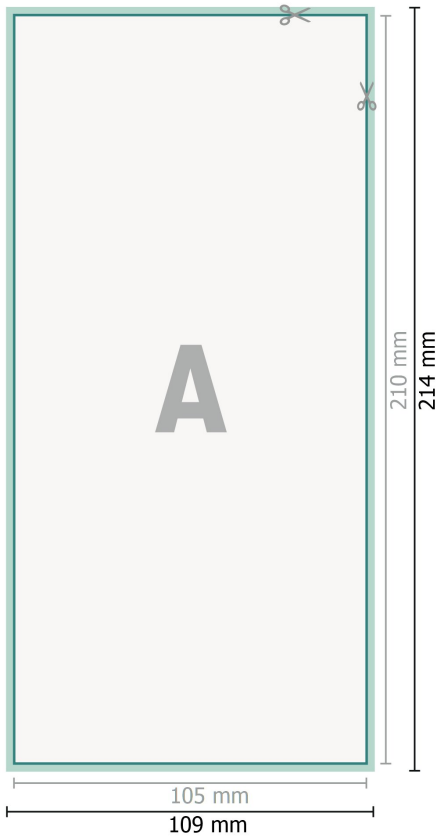

Notepads, DL

glued on top

Dataformat (incl. 2 mm bleed):

10,9 x 21,4 cm

bleed:

2 mm

Trimmed size:

10,5 x 21 cm

Safety margin:

4 mm

Maintaining space between the text/information and the edge of the trimmed format prevents undesirable cuts.

Explanation of symbols

 Bleed

 Reading direction

 Trimmed size

 Data format

 We will cut/perforate your product here

Please note:

Allow for trim allowance and safety margin according to instructions.

Arrange background graphics, images or graphics up to the edge of the data format.

Tolerances may occur during production due to cutting, punching and folding processes.

Printing data: Instructions and templates can be found under the menu item *Printing data* at www.onlineprinters.ie