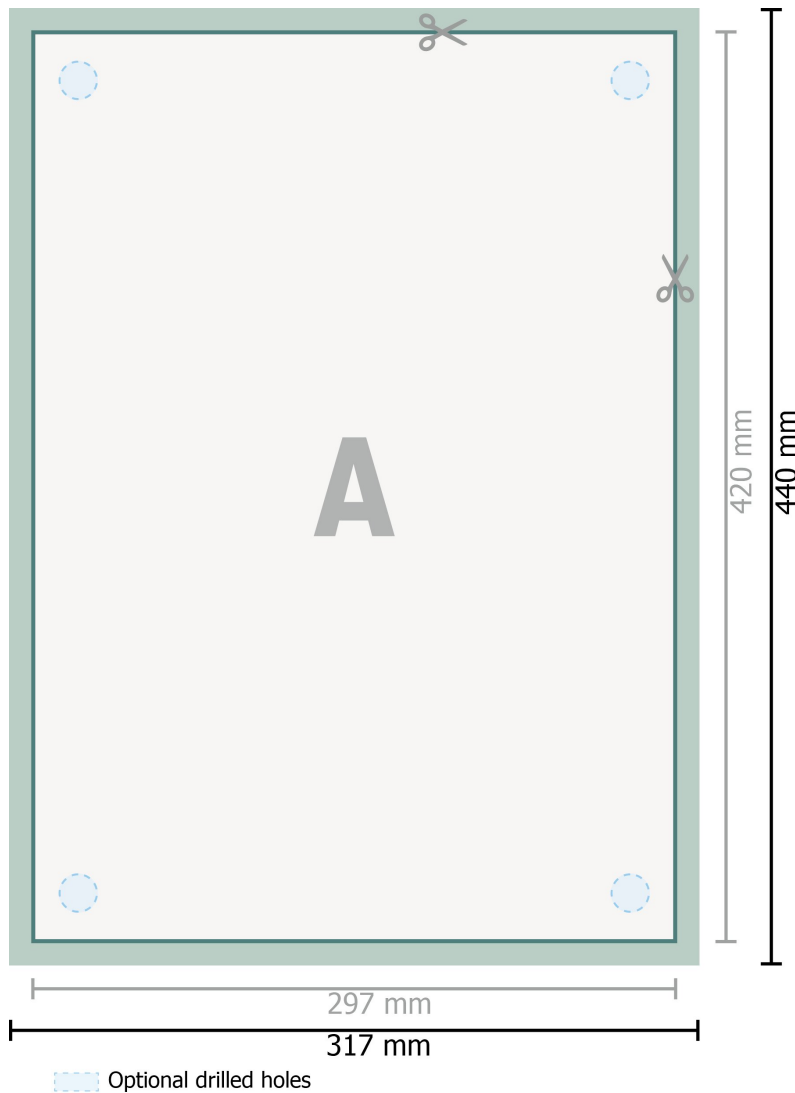

Aluminium composite boards, A3

**Dataformat (incl. 10 mm bleed):**

31,7 x 44 cm

Trimmed size:

29,7 x 42 cm

bleed:

10 mm

Safety margin:

4 mm

Maintaining space between the text/information and the edge of the trimmed format prevents undesirable cuts.

Explanation of symbols

- Bleed
- Reading direction
- Trimmed size
- Data format
- We will cut/perforate your product here

Please note:

Allow for trim allowance and safety margin according to instructions.

Arrange background graphics, images or graphics up to the edge of the data format.

Tolerances may occur during production due to cutting, punching and folding processes.