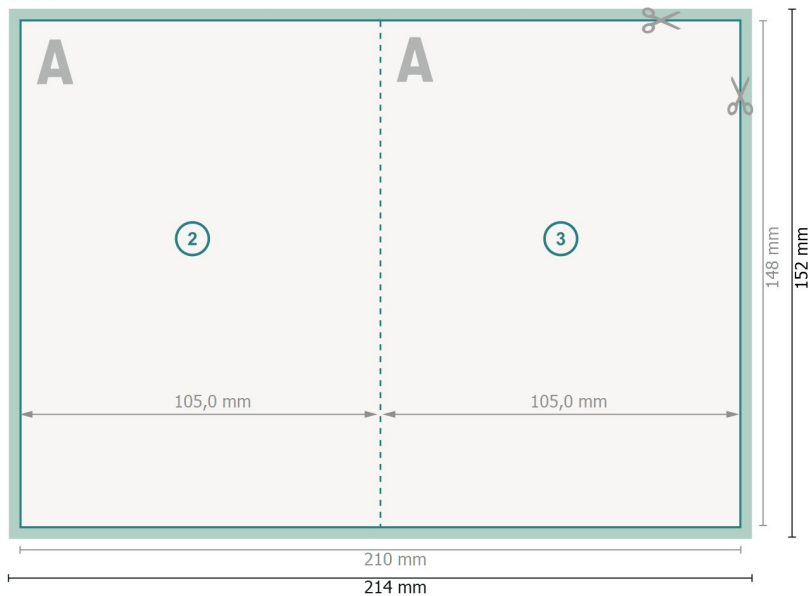

Folded menus, A6

4 pages, 1 fold

Outside

Inside

Dataformat (incl. 2 mm bleed):

21,4 x 15,2 cm

bleed:

2 mm

Trimmed size:

21 x 14,8 cm

Trimmed size (closed):

10,5 x 14,8 cm

Safety margin:

4 mm

Maintaining space between the text/information and the edge of the trimmed format prevents undesirable cuts.

Explanation of symbols

Bleed

Reading direction

Trimmed size

Data format

We will cut/perforate your product here

Creasing/Folding

Please note:

Allow for trim allowance and safety margin according to instructions.

Arrange background graphics, images or graphics up to the edge of the data format.

Tolerances may occur during production due to cutting, punching and folding processes.

Printing data: Instructions and templates can be found under the menu item *Printing data* at www.onlineprinters.ie