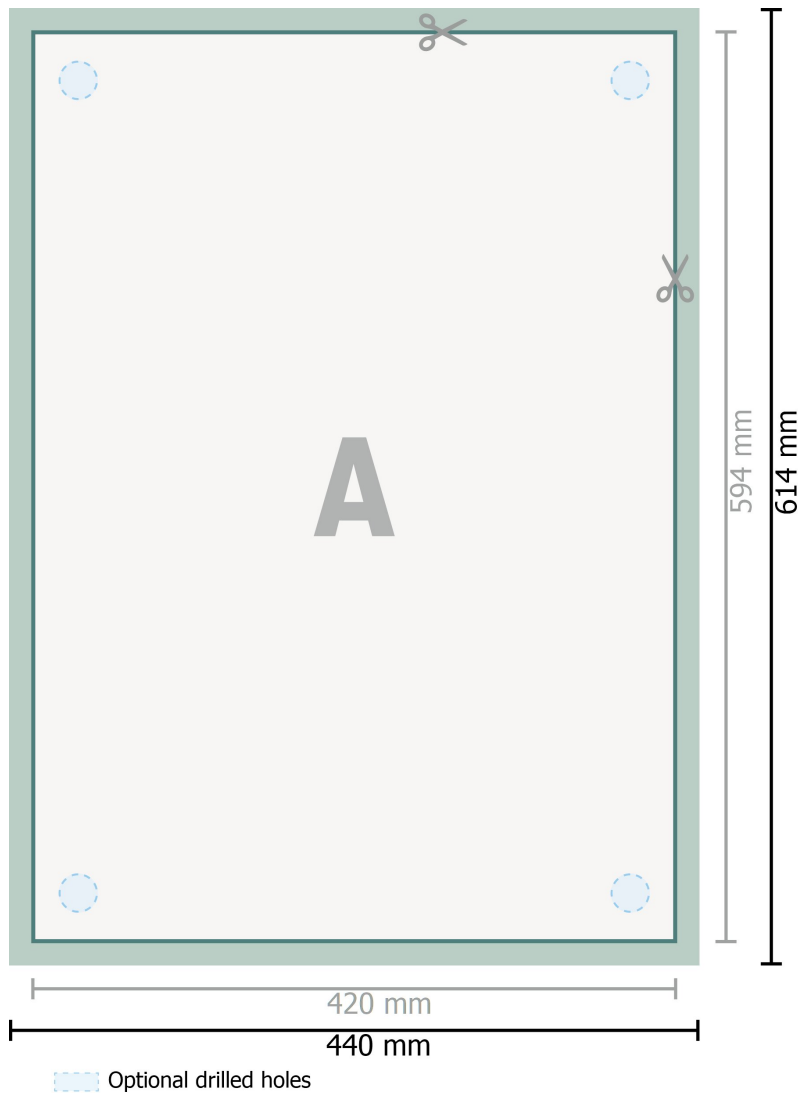

Aluminium composite boards, A2

**Dataformat (incl. 10 mm bleed):**

44 x 61,4 cm

Trimmed size:

42 x 59,4 cm

bleed:

10 mm

Safety margin:

4 mm

Maintaining space between the text/information and the edge of the trimmed format prevents undesirable cuts.

Explanation of symbols

 Bleed

 Reading direction

 Trimmed size

 Data format

 We will cut/perforate your product here

Please note:

Allow for trim allowance and safety margin according to instructions.

Arrange background graphics, images or graphics up to the edge of the data format.

Tolerances may occur during production due to cutting, punching and folding processes.