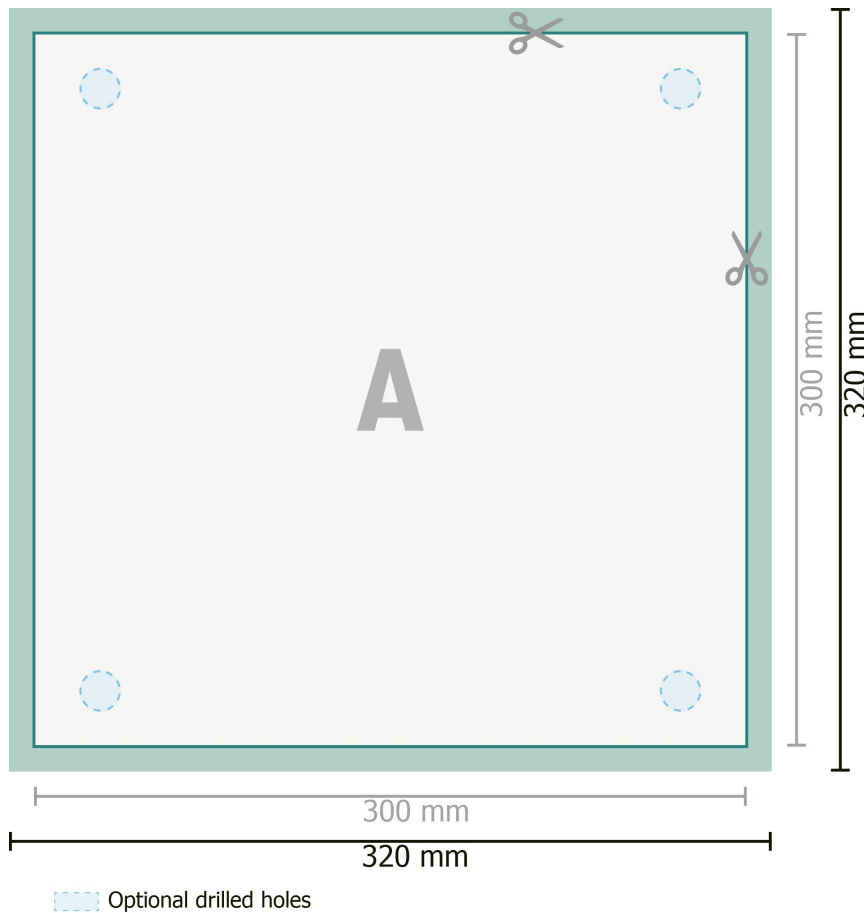

Aluminium composite boards, 30 x 30 cm

**Dataformat (incl. 10 mm bleed):**

32 x 32 cm

Trimmed size:

30 x 30 cm

bleed:

10 mm

Safety margin:

4 mm

Maintaining space between the text/information and the edge of the trimmed format prevents undesirable cuts.

Explanation of symbols

Bleed

Reading direction

Trimmed size

Data format

We will cut/perforate your product here

Please note:

Allow for trim allowance and safety margin according to instructions.

Arrange background graphics, images or graphics up to the edge of the data format.

Tolerances may occur during production due to cutting, punching and folding processes.