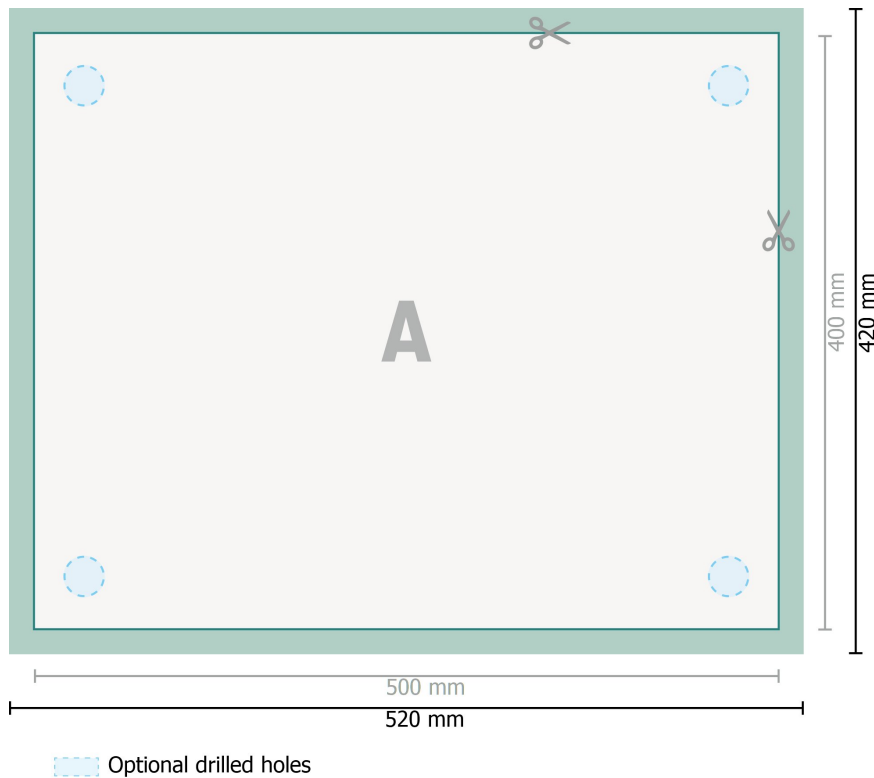

Aluminium composite boards, 50 x 40 cm

Dataformat (incl. 10 mm bleed):
52 x 42 cm

Trimmed size:
50 x 40 cm

bleed:
10 mm

Safety margin:
4 mm

Maintaining space between the text/information and the edge of the trimmed format prevents undesirable cuts.

Explanation of symbols

Bleed

Reading direction

Trimmed size

Data format

We will cut/perforate your product here

Please note:

Allow for trim allowance and safety margin according to instructions.

Arrange background graphics, images or graphics up to the edge of the data format.

Tolerances may occur during production due to cutting, punching and folding processes.

Printing data: Instructions and templates can be found under the menu item *Printing data* at www.onlineprinters.ie