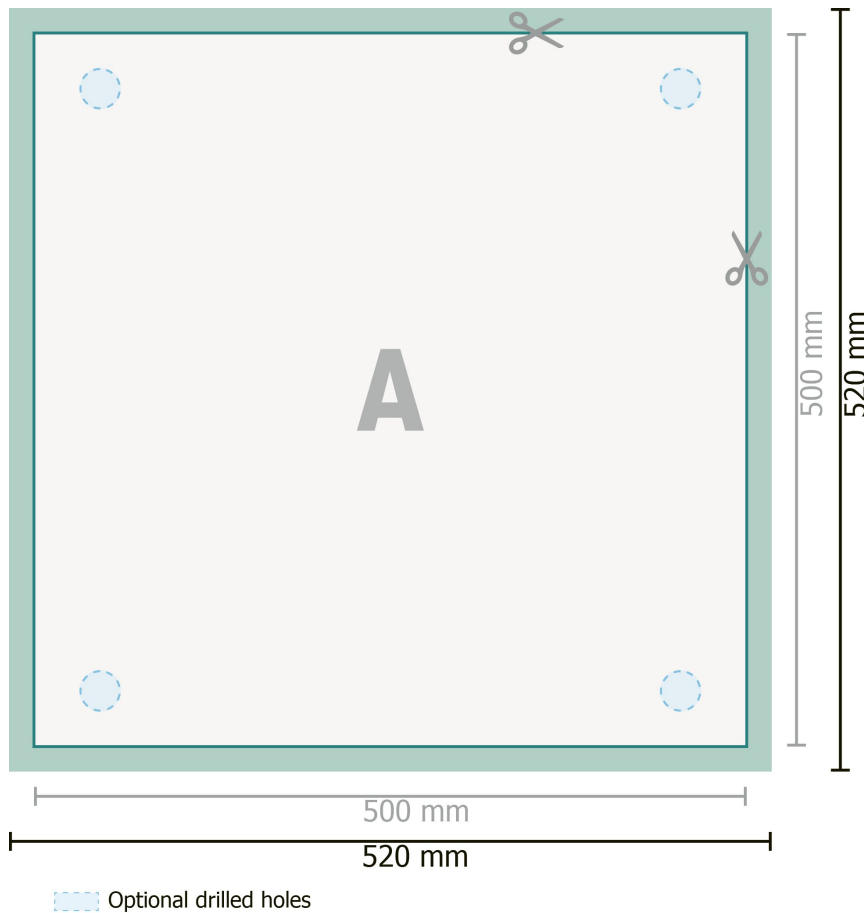

## Aluminium composite boards, 50 x 50 cm

**Dataformat (incl. 10 mm bleed):**  
52 x 52 cm

**Trimmed size:**  
50 x 50 cm

**bleed:**  
10 mm

**Safety margin:**  
4 mm

Maintaining space between the text/information and the edge of the trimmed format prevents undesirable cuts.

### Explanation of symbols

Bleed

Reading direction

Trimmed size

Data format

We will cut/perforate your product here

### Please note:

Allow for trim allowance and safety margin according to instructions.

Arrange background graphics, images or graphics up to the edge of the data format.

Tolerances may occur during production due to cutting, punching and folding processes.