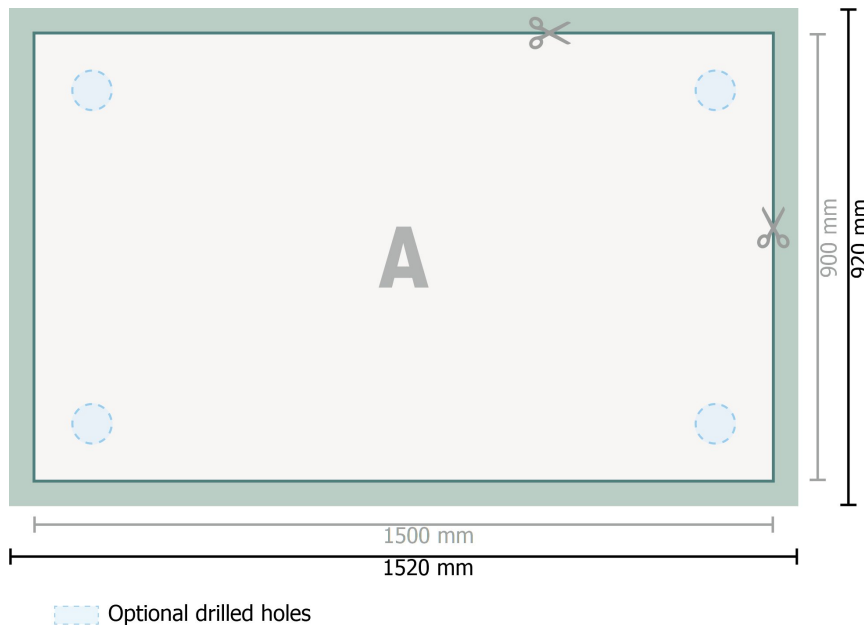

## Aluminium composite boards, 150 x 90 cm

**Dataformat (incl. 10 mm bleed):**  
152 x 92 cm

**Trimmed size:**  
150 x 90 cm

**bleed:**  
10 mm

**Safety margin:**  
4 mm

Maintaining space between the text/information and the edge of the trimmed format prevents undesirable cuts.

### Explanation of symbols

Bleed

Reading direction

Trimmed size

Data format

We will cut/perforate your product here

### Please note:

Allow for trim allowance and safety margin according to instructions.

Arrange background graphics, images or graphics up to the edge of the data format.

Tolerances may occur during production due to cutting, punching and folding processes.