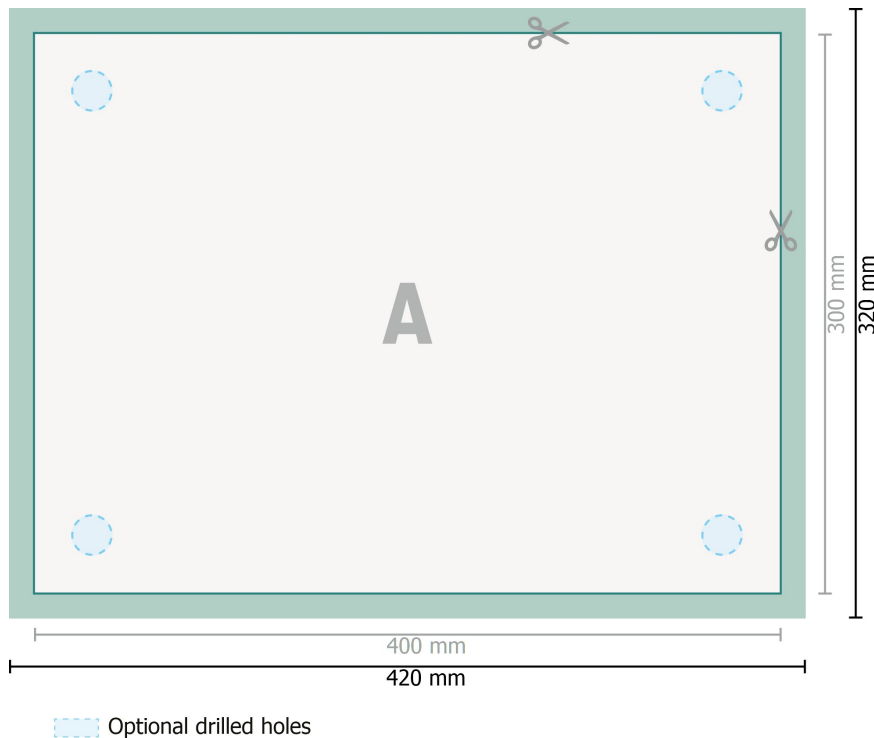

Aluminium composite boards, 40 x 30 cm

Dataformat (incl. 10 mm bleed):
42 x 32 cm

Trimmed size:
40 x 30 cm

bleed:
10 mm

Safety margin:
4 mm

Maintaining space between the text/information and the edge of the trimmed format prevents undesirable cuts.

Explanation of symbols

Bleed

Reading direction

Trimmed size

Data format

We will cut/perforate your product here

Please note:

Allow for trim allowance and safety margin according to instructions.

Arrange background graphics, images or graphics up to the edge of the data format.

Tolerances may occur during production due to cutting, punching and folding processes.

Printing data: Instructions and templates can be found under the menu item *Printing data* at www.onlineprinters.ie