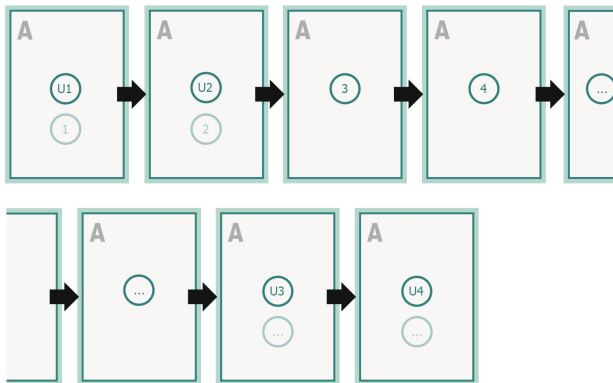

Menus, A4 Half

Sequence of pages

Create pages consecutively as individual pages.

finished product

Please observe our artwork information

Dataformat (incl. 2 mm bleed):

10,7 x 30,1 cm

bleed:

2 mm

Trimmed size:

10,3 x 29,7 cm

Safety margin:

5 mm

Maintaining space between the text/information and the edge of the trimmed format prevents undesirable cuts.

Explanation of symbols

- Bleed
- Reading direction
- Trimmed size
- Data format
- We will cut/perforate your product here
- Not printable

Please note:

Allow for trim allowance and safety margin according to instructions.

Arrange background graphics, images or graphics up to the edge of the data format.

Tolerances may occur during production due to cutting, punching and folding processes.