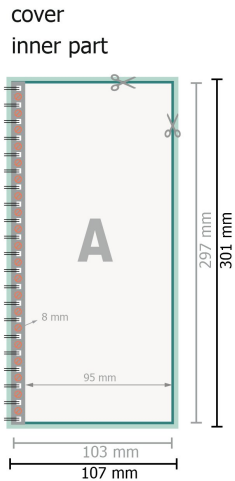

Menus, A4 Half

Sequence of pages

Create pages consecutively as individual pages.

finished product

Please observe our artwork information

Dataformat (incl. 2 mm bleed):

10,7 x 30,1 cm

bleed:

2 mm

Trimmed size:

10,3 x 29,7 cm

Safety margin:

5 mm

Maintaining space between the text/information and the edge of the trimmed format prevents undesirable cuts.

Explanation of symbols

- Bleed
- Reading direction
- Trimmed size
- Data format
- We will cut/perforate your product here
- Not printable

Please note:

Allow for trim allowance and safety margin according to instructions.

Arrange background graphics, images or graphics up to the edge of the data format.

Tolerances may occur during production due to cutting, punching and folding processes.