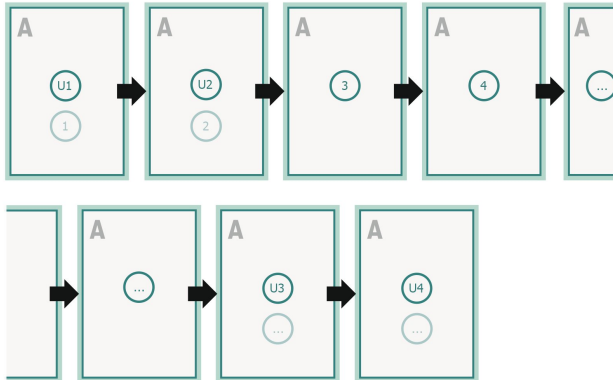

Menus, A5

Sequence of pages

Create pages consecutively as individual pages.

finished product

Please observe our artwork information

Dataformat (incl. 2 mm bleed):

15,2 x 21,4 cm

bleed:

2 mm

Trimmed size:

14,8 x 21 cm

Safety margin:

5 mm

Maintaining space between the text/information and the edge of the trimmed format prevents undesirable cuts.

Explanation of symbols

Bleed

Reading direction

Trimmed size

Data format

We will cut/perforate your product here

Not printable

Please note:

Allow for trim allowance and safety margin according to instructions.

Arrange background graphics, images or graphics up to the edge of the data format.

Tolerances may occur during production due to cutting, punching and folding processes.

Printing data: Instructions and templates can be found under the menu item *Printing data* at www.onlineprinters.ie