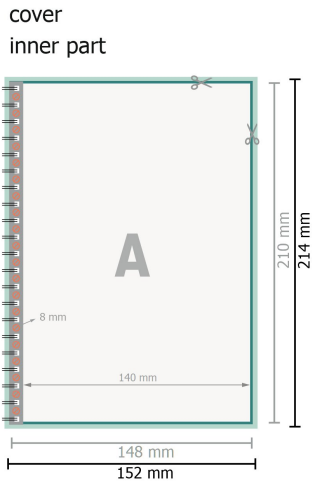

Menus, A5

Sequence of pages

Create pages consecutively as individual pages.

finished product

Please observe our artwork information

Dataformat (incl. 2 mm bleed):

15,2 x 21,4 cm

bleed:

2 mm

Trimmed size:

14,8 x 21 cm

Safety margin:

5 mm

Maintaining space between the text/information and the edge of the trimmed format prevents undesirable cuts.

Explanation of symbols

Bleed

Reading direction

Trimmed size

Data format

We will cut/perforate your product here

Not printable

Please note:

Allow for trim allowance and safety margin according to instructions.

Arrange background graphics, images or graphics up to the edge of the data format.