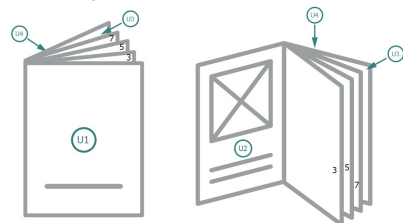

finished product

Please observe our artwork information

Dataformat (incl. 2 mm bleed):

15,2 x 15,2 cm

bleed:

2 mm

Trimmed size:

14,8 x 14,8 cm

Safety margin:

5 mm

Maintaining space between the text/information and the edge of the trimmed format prevents undesirable cuts.

Explanation of symbols

Bleed

Reading direction

Trimmed size

Data format

We will cut/perforate your product here

Not printable

Please note:

Allow for trim allowance and safety margin according to instructions.

Arrange background graphics, images or graphics up to the edge of the data format.

Tolerances may occur during production due to cutting, punching and folding processes.

Printing data: Instructions and templates can be found under the menu item *Printing data* at www.onlineprinters.ie