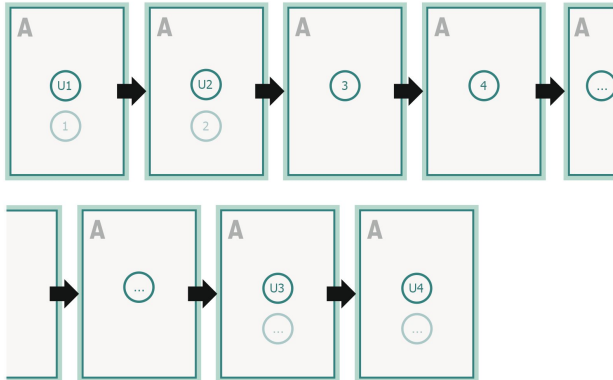

## Menus, A5-Square

cover  
inner part

### Sequence of pages

Create pages consecutively as individual pages.

### Dataformat (incl. 2 mm bleed):

15,2 x 15,2 cm

### Trimmed size:

14,8 x 14,8 cm