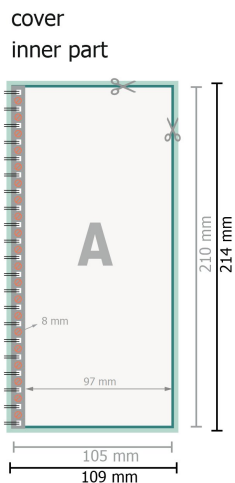

Menus, DL

Sequence of pages

Create pages consecutively as individual pages.