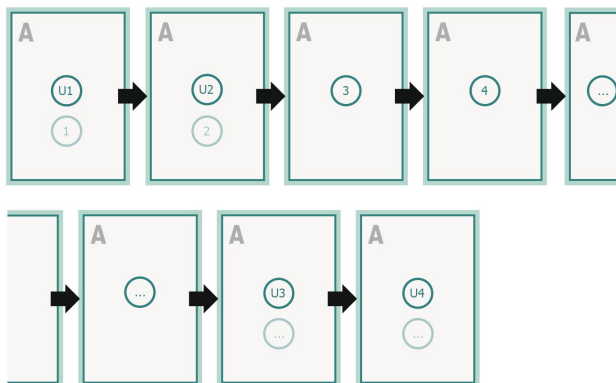

## Menus, DL

### Sequence of pages

Create pages consecutively as individual pages.

### Dataformat (incl. 2 mm bleed):

10,9 x 21,4 cm

### Trimmed size:

10,5 x 21 cm