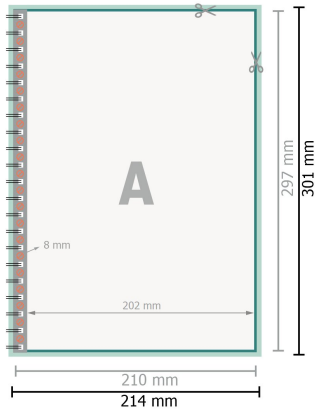

Menus, A4

cover
inner part

Sequence of pages

Create pages consecutively as individual pages.

finished product

Please observe our artwork information

Dataformat (incl. 2 mm bleed):

21,4 x 30,1 cm

bleed:

2 mm

Trimmed size:

21 x 29,7 cm

Safety margin:

5 mm

Maintaining space between the text/information and the edge of the trimmed format prevents undesirable cuts.

Explanation of symbols

Bleed

Reading direction

Trimmed size

Data format

We will cut/perforate your product here

Not printable

Please note:

Allow for trim allowance and safety margin according to instructions.

Arrange background graphics, images or graphics up to the edge of the data format.

Tolerances may occur during production due to cutting, punching and folding processes.

Printing data: Instructions and templates can be found under the menu item *Printing data* at www.onlineprinters.ie