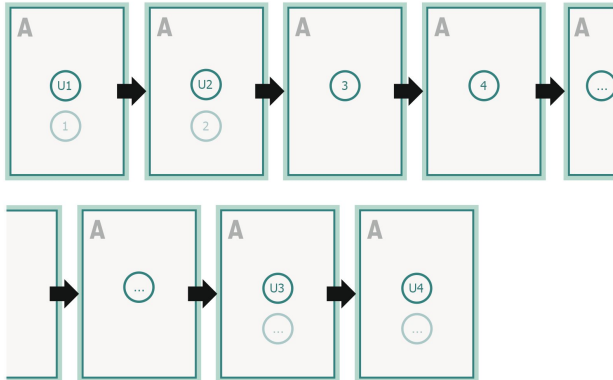

Menus, A4

cover
inner part

Sequence of pages

Create pages consecutively as individual pages.

finished product

Please observe our artwork information

Dataformat (incl. 2 mm bleed):

21,4 x 30,1 cm

bleed:

2 mm

Trimmed size:

21 x 29,7 cm

Safety margin:

5 mm

Maintaining space between the text/information and the edge of the trimmed format prevents undesirable cuts.

Explanation of symbols

Bleed

Reading direction

Trimmed size

Data format

We will cut/perforate your product here

Not printable

Please note:

Allow for trim allowance and safety margin according to instructions.

Arrange background graphics, images or graphics up to the edge of the data format.

Tolerances may occur during production due to cutting, punching and folding processes.

Printing data: Instructions and templates can be found under the menu item *Printing data* at www.onlineprinters.ie